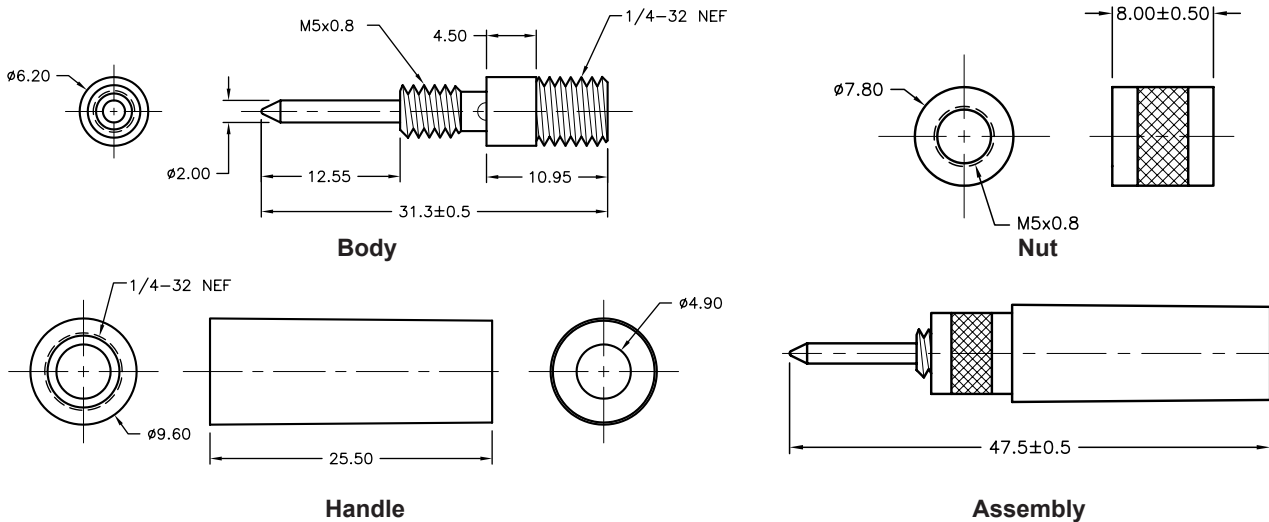

Insulated Tip Plug

Specifications:

Material

Nut : Brass, Nickel-Plated
 Body : Brass, Nickel-Plated
 Handle : ABS

Dimensions : Millimeters (Inches)

Part Number Table

Description	Part Number
Insulated Tip Plug, Green Colour	SPC19847