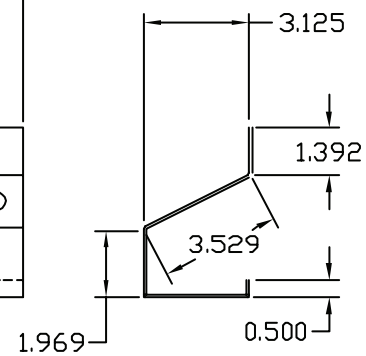

Aerosol 6 Can Caddy

Specifications:

Material : 0.03 CRS
 Colour : Gray

Dimensions : Inches

Part Number Table

Description	Part Number
Aerosol 6 Can Caddy	2387

Important Notice : This data sheet and its contents (the "Information") belong to the members of the Premier Farnell group of companies (the "Group") or are licensed to it. No licence is granted for the use of it other than for information purposes in connection with the products to which it relates. No licence of any intellectual property rights is granted. The Information is subject to change without notice and replaces all data sheets previously supplied. The Information supplied is believed to be accurate but the Group assumes no responsibility for its accuracy or completeness, any error in or omission from it or for any use made of it. Users of this data sheet should check for themselves the Information and the suitability of the products for their purpose and not make any assumptions based on information included or omitted. Liability for loss or damage resulting from any reliance on the Information or use of it (including liability resulting from negligence or where the Group was aware of the possibility of such loss or damage arising) is excluded. This will not operate to limit or restrict the Group's liability for death or personal injury resulting from its negligence. DURATOOL is the registered trademark of the Group. © Premier Farnell plc 2012.