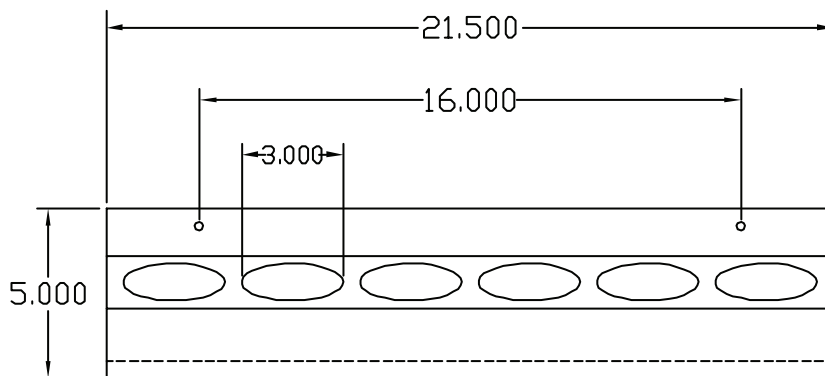

Aerosol 6 Can Caddy

Specifications:

Material : 0.03 CRS
 Colour : Gray

Dimensions : Inches

Part Number Table

Description	Part Number
Aerosol 6 Can Caddy	2387

Important Notice : This data sheet and its contents (the "Information") belong to the members of the Premier Farnell group of companies (the "Group") or are licensed to it. No licence is granted for the use of it other than for information purposes in connection with the products to which it relates. No licence of any intellectual property rights is granted. The Information is subject to change without notice and replaces all data sheets previously supplied. The Information supplied is believed to be accurate but the Group assumes no responsibility for its accuracy or completeness, any error in or omission from it or for any use made of it. Users of this data sheet should check for themselves the Information and the suitability of the products for their purpose and not make any assumptions based on information included or omitted. Liability for loss or damage resulting from any reliance on the Information or use of it (including liability resulting from negligence or where the Group was aware of the possibility of such loss or damage arising) is excluded. This will not operate to limit or restrict the Group's liability for death or personal injury resulting from its negligence. DURATOOL is the registered trademark of the Group. © Premier Farnell plc 2012.