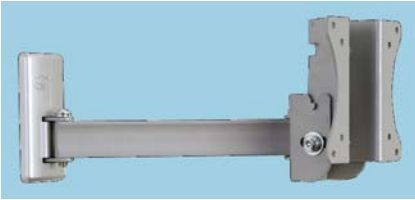

**LCD/TFT Screen Wall Mount**  
**BT7512**

- Designed for both 75 and 100mm VESA fixings
- Suitable for LCD/TFT screens up to 15kg
- Max screen size 23"
- Folds flat to the wall
- Tilts 17 degrees up or down
- Swivels at plate and at screen
- Maximum extension: 280mm
- Quick and simple to install
- All fixings supplied
- Coverplate hides wall fixing screws

447690.439839

Description	Order Code	Price Each
BT7512	<b>869-1835</b>	
Vesa Adaptor	<b>869-1851</b>	
Accessory Shelf	<b>127-7695</b>	