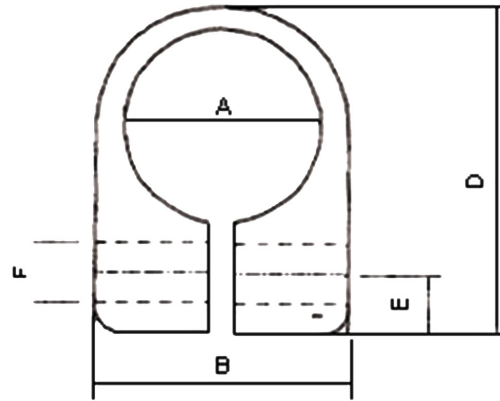

Cable Cleat - PK25

pro-POWER

Specifications:

Accessory Type : Cable Clip
 Clip Style : Round
 Clip Colour : Black

Part Number Table

Description	Cable Size Minimum	Range Maximum (A)	B	C	D	E	F	Quantity	Part Number
Cable Cleat, PK25	7.6	10.2	15.0		28.0	6.4	6.5	25 per Pack	NP4
	10.5	12.7	17.5	15.9	30.5	7.9			NP5
	12.7	15.2	20.0		33.0				NP6
	14.3	17.8	23.5	19.0	35.6				NP7
	15.5	20.3	25.4		38.1				NP8
	17.6	22.8	28.5		43.2				NP9
	19.7	25.4	31.8	45.7	NP10				