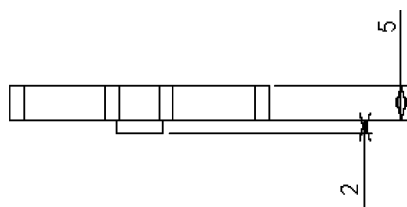

## Specifications:

Material : Resin ABS  
 Supply: Fixing Screws × 4 Pieces  
 Mounting Screws × 4  
 Plastic Wall Insert × 4 Pieces  
 For Use With : RP Range Waterproof Enclosures  
 Accessory Type : Wall Fitting

Dimensions : Millimetres