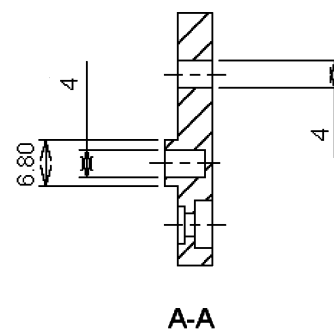

# Wall Fixing Kit RP Range

## Specifications:

Material : Resin ABS  
 Supply: Fixing Screws × 4 Pieces  
 Mounting Screws × 4  
 Plastic Wall Insert × 4 Pieces  
 For Use With : RP Range Waterproof Enclosures  
 Accessory Type : Wall Fitting

Dimensions : Millimetres

## Part Number Table

Description	Part Number
Wall Fixing Kit RP Range	MCMF0041

**Important Notice :** This data sheet and its contents (the "Information") belong to the members of the Premier Farnell group of companies (the "Group") or are licensed to it. No licence is granted for the use of it other than for information purposes in connection with the products to which it relates. No licence of any intellectual property rights is granted. The Information is subject to change without notice and replaces all data sheets previously supplied. The Information supplied is believed to be accurate but the Group assumes no responsibility for its accuracy or completeness, any error in or omission from it or for any use made of it. Users of this data sheet should check for themselves the Information and the suitability of the products for their purpose and not make any assumptions based on information included or omitted. Liability for loss or damage resulting from any reliance on the Information or use of it (including liability resulting from negligence or where the Group was aware of the possibility of such loss or damage arising) is excluded. This will not operate to limit or restrict the Group's liability for death or personal injury resulting from its negligence. Multicomp is the registered trademark of the Group. © Premier Farnell plc 2012.