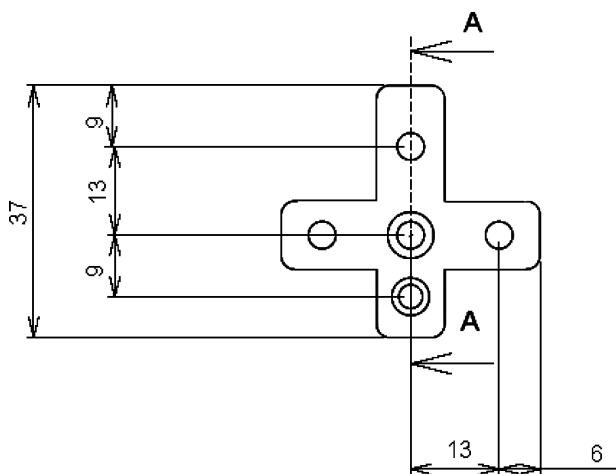

# Wall Fixing Kit RP Range

## Specifications:

Material : Resin ABS  
 Supply: Fixing Screws × 4 Pieces  
 Mounting Screws × 4  
 Plastic Wall Insert × 4 Pieces  
 For Use With : RP Range Waterproof Enclosures  
 Accessory Type : Wall Fitting

Dimensions : Millimetres

## Part Number Table

Description	Part Number
Wall Fixing Kit RP Range	MCMF0041

**Important Notice :** This data sheet and its contents (the "Information") belong to the members of the Premier Farnell group of companies (the "Group") or are licensed to it. No licence is granted for the use of it other than for information purposes in connection with the products to which it relates. No licence of any intellectual property rights is granted. The Information is subject to change without notice and replaces all data sheets previously supplied. The Information supplied is believed to be accurate but the Group assumes no responsibility for its accuracy or completeness, any error in or omission from it or for any use made of it. Users of this data sheet should check for themselves the Information and the suitability of the products for their purpose and not make any assumptions based on information included or omitted. Liability for loss or damage resulting from any reliance on the Information or use of it (including liability resulting from negligence or where the Group was aware of the possibility of such loss or damage arising) is excluded. This will not operate to limit or restrict the Group's liability for death or personal injury resulting from its negligence. Multicomp is the registered trademark of the Group. © Premier Farnell plc 2012.