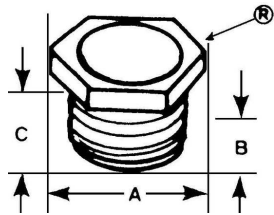

1943

T&B Industrial Fitting

Chase Nipple made of Malleable Iron with a size of 3/4 in.

General

Type:	Nipples
T&B UPC:	78621001943
T&B Status:	M
Material:	Malleable Iron - Nylon Insulated

Dimension Information

Size (in.):	3/4
Dimension A (in.):	1 3/16
Dimension B (in.):	17/32
Dimension C (in.):	23/32