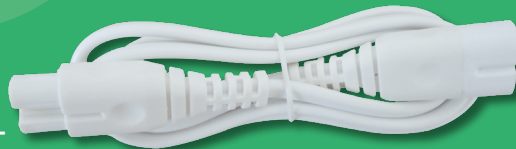

Link&Light

FIXING CLIPS SUPPLIED

2 METRES LINK MAINS LEAD INCLUDED

ROCKER SWITCH

ADDITIONAL LINK LEADS AVAILABLE - SEE OUR NL RANGE

REPLACEMENT LAMPS AVAILABLE - SEE OUR N64 RANGE

LINEAR T4 UNDER CABINET LIGHTS

- **TUS6NL** requires 1 x 6W G5 T4 220mm fluorescent tube 3400K (included)
- **TUS10NL** requires 1 x 10W G5 T4 341mm fluorescent tube 3400K (included)
- **TUS16NL** requires 1 x 16W G5 T4 468mm fluorescent tube 3400K (included)
- **TUS20NL** requires 1 x 20W G5 T4 567mm fluorescent tube 3400K (included)
- Polycarbonate construction
- Individual rocker switch
- Link & light system compatible
- Incorporates plug and socket with through wiring: can be linked with up to 5 other fittings
- 2 metres link mains lead included
- See product codes NL1WH / NL50WH / NL25WH for additional link leads

T4 REPLACEMENT LAMPS

- Colour temperature: 3400K
- 8,000 hours average rated life
- Specifically designed for use with Eterna® brand fittings

Individual rocker switch

Code		L	W	H	Col	IP	M.O.M	O.P.Q
TUS6NL	6W Linkable Triphos. Fitting	270	19	45	WH	IP20	5	50
TUS10NL	10W Linkable Triphos. Fitting	390	19	45	WH	IP20	5	50
TUS16NL	16W Linkable Triphos. Fitting	520	19	45	WH	IP20	5	50
TUS20NL	20W Linkable Triphos. Fitting	620	19	45	WH	IP20	5	50
N64/1	6W T4 Ultraslim Triphos. Tube	220					10	200
N64/3	10W T4 Ultraslim Triphos. Tube	341					10	200
N64/5	16W T4 Ultraslim Triphos. Tube	468					10	100
N64/7	20W T4 Ultraslim Triphos. Tube	567					10	100