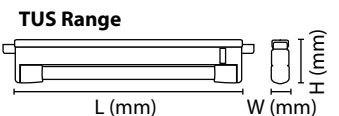

Link&Light

FIXING CLIPS SUPPLIED

2 METRES LINK MAINS LEAD INCLUDED

ROCKER SWITCH

ADDITIONAL LINK LEADS AVAILABLE - SEE OUR NL RANGE

REPLACEMENT LAMPS AVAILABLE - SEE OUR N64 RANGE

LINEAR T4 UNDER CABINET LIGHTS

- **TUS6NL** requires 1 x 6W G5 T4 220mm fluorescent tube 3400K (included)
- **TUS10NL** requires 1 x 10W G5 T4 341mm fluorescent tube 3400K (included)
- **TUS16NL** requires 1 x 16W G5 T4 468mm fluorescent tube 3400K (included)
- **TUS20NL** requires 1 x 20W G5 T4 567mm fluorescent tube 3400K (included)
- Polycarbonate construction
- Individual rocker switch
- Link & light system compatible
- Incorporates plug and socket with through wiring: can be linked with up to 5 other fittings
- 2 metres link mains lead included
- See product codes NL1WH / NL50WH / NL25WH for additional link leads

T4 REPLACEMENT LAMPS

- Colour temperature: 3400K
- 8,000 hours average rated life
- Specifically designed for use with Eterna® brand fittings

Individual rocker switch

Code		L	W	H	Col	IP	M.O.M	O.P.Q
TUS6NL	6W Linkable Triphos. Fitting	270	19	45	WH	IP20	5	50
TUS10NL	10W Linkable Triphos. Fitting	390	19	45	WH	IP20	5	50
TUS16NL	16W Linkable Triphos. Fitting	520	19	45	WH	IP20	5	50
TUS20NL	20W Linkable Triphos. Fitting	620	19	45	WH	IP20	5	50
N64/1	6W T4 Ultraslim Triphos. Tube	220					10	200
N64/3	10W T4 Ultraslim Triphos. Tube	341					10	200
N64/5	16W T4 Ultraslim Triphos. Tube	468					10	100
N64/7	20W T4 Ultraslim Triphos. Tube	567					10	100