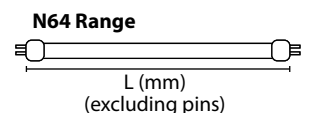

Link&Light

FIXING CLIPS SUPPLIED

2 METRES LINK MAINS LEAD INCLUDED

ROCKER SWITCH

ADDITIONAL LINK LEADS AVAILABLE - SEE OUR NL RANGE

REPLACEMENT LAMPS AVAILABLE - SEE OUR N64 RANGE

LINEAR T4 UNDER CABINET LIGHTS

- **TUS6NL** requires 1 x 6W G5 T4 220mm fluorescent tube 3400K (included)
- **TUS10NL** requires 1 x 10W G5 T4 341mm fluorescent tube 3400K (included)
- **TUS16NL** requires 1 x 16W G5 T4 468mm fluorescent tube 3400K (included)
- **TUS20NL** requires 1 x 20W G5 T4 567mm fluorescent tube 3400K (included)
- Polycarbonate construction
- Individual rocker switch
- Link & light system compatible
- Incorporates plug and socket with through wiring: can be linked with up to 5 other fittings
- 2 metres link mains lead included
- See product codes NL1WH / NL50WH / NL25WH for additional link leads

T4 REPLACEMENT LAMPS

- Colour temperature: 3400K
- 8,000 hours average rated life
- Specifically designed for use with Eterna® brand fittings

Individual rocker switch

Code		L	W	H	Col	IP	M.O.M	O.P.Q
TUS6NL	6W Linkable Triphos. Fitting	270	19	45	WH	IP20	5	50
TUS10NL	10W Linkable Triphos. Fitting	390	19	45	WH	IP20	5	50
TUS16NL	16W Linkable Triphos. Fitting	520	19	45	WH	IP20	5	50
TUS20NL	20W Linkable Triphos. Fitting	620	19	45	WH	IP20	5	50
N64/1	6W T4 Ultraslim Triphos. Tube	220					10	200
N64/3	10W T4 Ultraslim Triphos. Tube	341					10	200
N64/5	16W T4 Ultraslim Triphos. Tube	468					10	100
N64/7	20W T4 Ultraslim Triphos. Tube	567					10	100