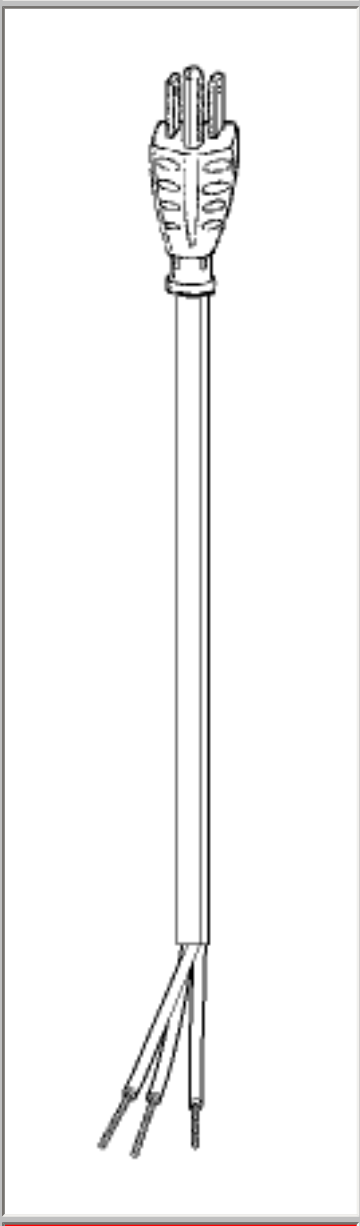

[Back](#)

Selected Cable: 17408

End View	Plug	Cord	Connector	End View
				
5-15P	290B	SJ	3"STRIP	NONE

Part Number	17408
Category	2 and 3 conductor rubber original equipment cords
Shielding	unshielded
Jacket Color	black
Length Feet	8'
Length Meters	2.44
Temperature Rating	60 C°C
Packaging Units Per Carton	B-50,S-25
Color Coding	North America
AWG Stranding	18 (16x30)
Nominal OD Inch	0.315
Nominal OD millimeter	8
Rating	1250 Watts 10A-125V

Cord View

Approvals

Notes

See 17406 for 6ft version. See 17238 for SV version. See 17409 for SJO version. See 17308 for cord holder plug version. See 40407 for SJT (plastic) version.

Qty:

Back

Volex Power Cord Products Division, 5350 Lakeview Parkway S. Drive #D Indianapolis, IN 46268
800-246-CORD. info@volexpowercords.com