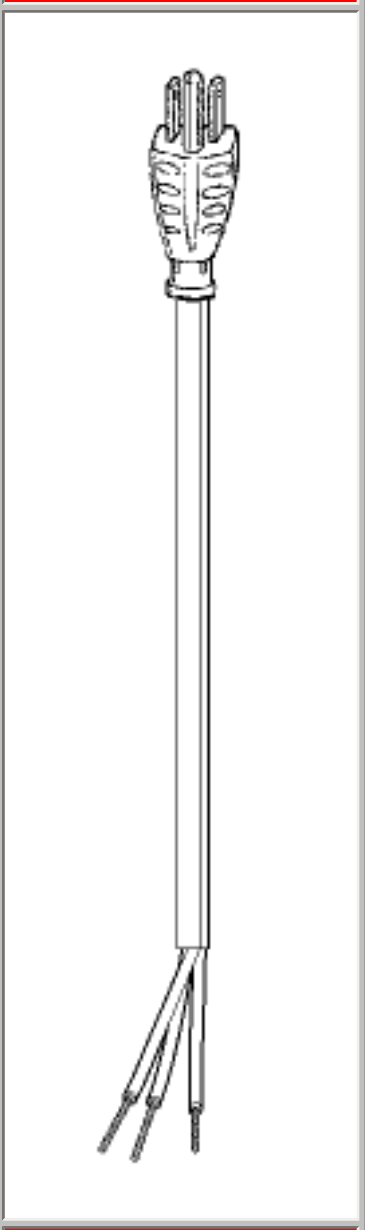

[Back](#)

**Selected Cable: 17412**

End View	Plug	Cord	Connector	End View
				
5-15P	290B	SJ	2"STRIP	NONE

<b>Part Number</b>	17412
<b>NSN</b>	6150-00-632-6117
<b>Category</b>	2 and 3 conductor rubber original equipment cords
<b>Shielding</b>	unshielded
<b>Jacket Color</b>	black
<b>Length Feet</b>	12'
<b>Length Meters</b>	3.66
<b>Temperature Rating</b>	60 C°C
<b>Packaging Units Per Carton</b>	B-25
<b>Color Coding</b>	North America
<b>AWG Stranding</b>	18 (16x30)
<b>Nominal OD Inch</b>	0.315
<b>Nominal OD millimeter</b>	8
<b>Rating</b>	1250 Watts 10A-125V
<b>Notes</b>	See 17422 for 16 gauge version.

**Cord View**

**Approvals**

Qty:

Back

Volex Power Cord Products Division, 5350 Lakeview Parkway S. Drive #D Indianapolis, IN 46268  
800-246-CORD. [info@volexpowercords.com](mailto:info@volexpowercords.com)