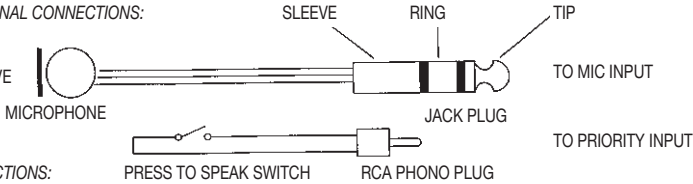

DYNAMIC UNI-DIRECTIONAL PAGING MICROPHONE WIRING INSTRUCTIONS

BALANCED INPUT USING AN XLR CONNECTOR

Connections for PA5000 Series Amps

<i>PROP80 Microphone</i>	<i>XLR & DIN plug</i>
Blue	Pin 4 DIN plug
Green	Pin 5 DIN plug
Red	Pin 2 XLR
Yellow	Pin 3 XLR
Screen	Pin 1 XLR
White	Pin 1 DIN plug
Black	Pin 2 DIN plug

BALANCED INPUT USING A STEREO JACK PLUG

MICROPHONE SIGNAL CONNECTIONS:

RED TO TIP
YELLOW TO RING
SCREEN TO SLEEVE

PRIORITY CONNECTIONS:

WHITE TO PIN
BLACK TO CASE

UNBALANCED INPUT USING A MONO JACK PLUG

MIC. SIGNAL CONNECTIONS:

RED TO TIP
YELLOW + SCREEN TO SLEEVE

PRIORITY CONNECTIONS:

WHITE TO PIN
BLACK TO CASE

SPECIFICATION

Element	Dynamic
Frequency response200 - 12,000Hz
Polar pattern	Uni-directional
Sensitivity	-72dB ±3dB at 1000Hz
Impedance600Ω
Output	Balanced
Lead2m (approx.) 6-core screened cable

SYMMETRISCHER EINGANG MIT STEREO-KLINKENSTECKER

ASYMMETRISCHER EINGANG MIT MONO-KLINKENSTECKER

TECHNISCHE DATEN

Kapsel	Dynamisch
Frequenzbereich	100 - 12,000Hz
Richtcharakteristik	Niere
Empfindlichkeit	-72dB ±3dB bei 1000Hz
Impedanz	600Ω
Ausgang	Symmetrisch
Kabel	2 Meter 6-adriges, abgeschirmtes Kabel