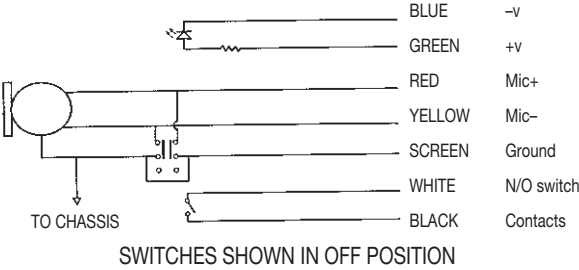

DYNAMIC UNI-DIRECTIONAL PAGING MICROPHONE WIRING INSTRUCTIONS

BALANCED INPUT USING AN XLR CONNECTOR

Connections for PA5000 Series Amps

<i>PROP80 Microphone</i>	<i>XLR & DIN plug</i>
Blue	Pin 4 DIN plug
Green	Pin 5 DIN plug
Red	Pin 2 XLR
Yellow	Pin 3 XLR
Screen	Pin 1 XLR
White	Pin 1 DIN plug
Black	Pin 2 DIN plug

BALANCED INPUT USING A STEREO JACK PLUG

MICROPHONE SIGNAL CONNECTIONS:

RED TO TIP
YELLOW TO RING
SCREEN TO SLEEVE

PRIORITY CONNECTIONS:

WHITE TO PIN
BLACK TO CASE

UNBALANCED INPUT USING A MONO JACK PLUG

MIC. SIGNAL CONNECTIONS:

RED TO TIP
YELLOW + SCREEN TO SLEEVE

PRIORITY CONNECTIONS:

WHITE TO PIN
BLACK TO CASE

SPECIFICATION

Element	Dynamic
Frequency response200 - 12,000Hz
Polar pattern	Uni-directional
Sensitivity	-72dB ±3dB at 1000Hz
Impedance600Ω
Output	Balanced
Lead2m (approx.) 6-core screened cable

ANSCHLÜSSE

SYMMETRISCHER EINGANG MIT XLR-VERBINDER

Verstärkeranschlüsse Serie PA5000

Mikrofon P656T	XLR & DIN Stecker
Blau	Pin 4 DIN Stecker
Grün	Pin 5 DIN Stecker
Rot	Pin 2 XLR
Gelb	Pin 3 XLR
Abschirmung	Pin 1 XLR
Weiß	Pin 1 DIN Stecker
Schwarz	Pin 2 DIN Stecker