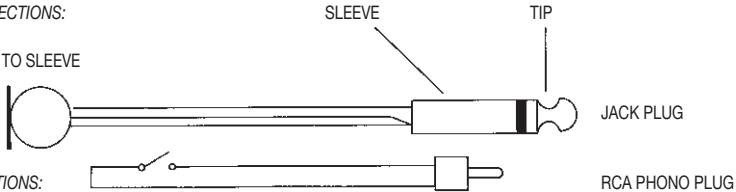

DYNAMIC UNI-DIRECTIONAL PAGING MICROPHONE WIRING INSTRUCTIONS

BALANCED INPUT USING AN XLR CONNECTOR

Connections for PA5000 Series Amps

<i>PROP80 Microphone</i>	<i>XLR & DIN plug</i>
Blue	Pin 4 DIN plug
Green	Pin 5 DIN plug
Red	Pin 2 XLR
Yellow	Pin 3 XLR
Screen	Pin 1 XLR
White	Pin 1 DIN plug
Black	Pin 2 DIN plug

BALANCED INPUT USING A STEREO JACK PLUG

MICROPHONE SIGNAL CONNECTIONS:

RED TO TIP
YELLOW TO RING
SCREEN TO SLEEVE

PRIORITY CONNECTIONS:

WHITE TO PIN
BLACK TO CASE

UNBALANCED INPUT USING A MONO JACK PLUG

MIC. SIGNAL CONNECTIONS:

RED TO TIP
YELLOW + SCREEN TO SLEEVE

PRIORITY CONNECTIONS:

WHITE TO PIN
BLACK TO CASE

SPECIFICATION

Element	Dynamic
Frequency response200 - 12,000Hz
Polar pattern	Uni-directional
Sensitivity	-72dB ±3dB at 1000Hz
Impedance600Ω
Output	Balanced
Lead2m (approx.) 6-core screened cable

ANSCHLÜSSE

SYMMETRISCHER EINGANG MIT XLR-VERBINDER

Verstärkeranschlüsse Serie PA5000

Mikrofon P656T	XLR & DIN Stecker
Blau	Pin 4 DIN Stecker
Grün	Pin 5 DIN Stecker
Rot	Pin 2 XLR
Gelb	Pin 3 XLR
Abschirmung	Pin 1 XLR
Weiß	Pin 1 DIN Stecker
Schwarz	Pin 2 DIN Stecker