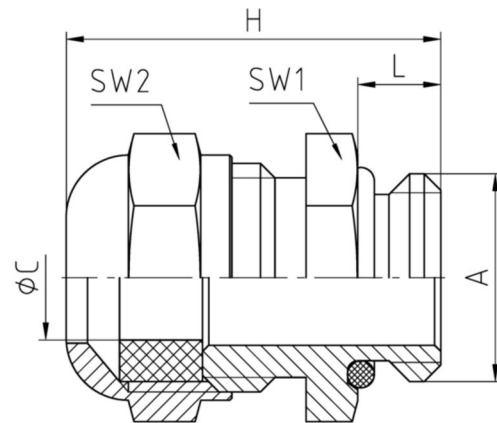

Configuration

Dome nut	Brass CuZn39Pb3, nickel-plated
Sealing ring	Nitrile rubber
Gland body	Brass CuZn39Pb3, nickel-plated
O-ring	Nitrile rubber
Connecting thread	metric, as per EN 60423

Properties

	<ul style="list-style-type: none"> special sizes for very small and very large cable diameter easy-to-install
Temperature range	-30°C +100°C
Protection grade	IP65

Features

Connecting thread standard length

A	ØC	L	SW1	SW2	H		Part No.
	mm	mm	mm	mm	mm	Piece	
M6x1,0	2 - 3,2	6	8	8	16,5	100	111005
M8x1,25	3 - 5	6	11	11	19	100	111006
M10x1,5	4 - 6	6	12	12	19,5	100	111010
M72x2,0	53 - 60	18	90	90	59,5	1	111072