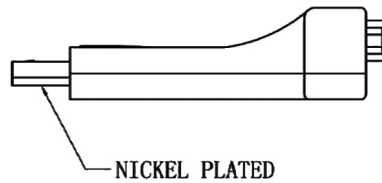

Adapter

Display Port Male to DVI Female

pro-SIGNAL

RoHS
Compliant

Specifications:

Convert From Connector	: DisplayPort
Convert From Gender	: Plug
Convert To Gender	: Receptacle
Colour	: Black
Connector Type B	: DVI-I Female

Part Number Table

Description	Part Number
Adapter, Display Port Male to DVI Female	PSG90299

Important Notice : This data sheet and its contents (the "Information") belong to the members of the Premier Farnell group of companies (the "Group") or are licensed to it. No licence is granted for the use of it other than for information purposes in connection with the products to which it relates. No licence of any intellectual property rights is granted. The Information is subject to change without notice and replaces all data sheets previously supplied. The Information supplied is believed to be accurate but the Group assumes no responsibility for its accuracy or completeness, any error in or omission from it or for any use made of it. Users of this data sheet should check for themselves the Information and the suitability of the products for their purpose and not make any assumptions based on information included or omitted. Liability for loss or damage resulting from any reliance on the Information or use of it (including liability resulting from negligence or where the Group was aware of the possibility of such loss or damage arising) is excluded. This will not operate to limit or restrict the Group's liability for death or personal injury resulting from its negligence. pro-SIGNAL is the registered trademark of the Group. © Premier Farnell plc 2012.