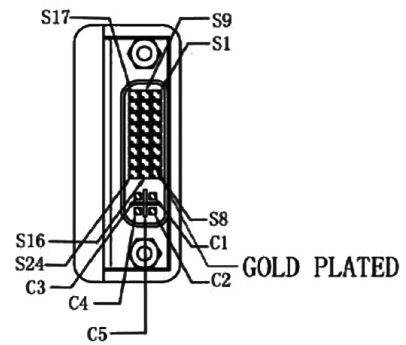

Adapter

Display Port Male to DVI Female

pro-SIGNAL

RoHS
Compliant

Specifications:

Convert From Connector	: DisplayPort
Convert From Gender	: Plug
Convert To Gender	: Receptacle
Colour	: Black
Connector Type B	: DVI-I Female

Part Number Table

Description	Part Number
Adapter, Display Port Male to DVI Female	PSG90299

Important Notice : This data sheet and its contents (the "Information") belong to the members of the Premier Farnell group of companies (the "Group") or are licensed to it. No licence is granted for the use of it other than for information purposes in connection with the products to which it relates. No licence of any intellectual property rights is granted. The Information is subject to change without notice and replaces all data sheets previously supplied. The Information supplied is believed to be accurate but the Group assumes no responsibility for its accuracy or completeness, any error in or omission from it or for any use made of it. Users of this data sheet should check for themselves the Information and the suitability of the products for their purpose and not make any assumptions based on information included or omitted. Liability for loss or damage resulting from any reliance on the Information or use of it (including liability resulting from negligence or where the Group was aware of the possibility of such loss or damage arising) is excluded. This will not operate to limit or restrict the Group's liability for death or personal injury resulting from its negligence. pro-SIGNAL is the registered trademark of the Group. © Premier Farnell plc 2012.