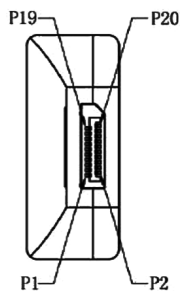

Adapter

Display Port Male to DVI Female

pro-SIGNAL

RoHS
Compliant

Specifications:

Convert From Connector	: DisplayPort
Convert From Gender	: Plug
Convert To Gender	: Receptacle
Colour	: Black
Connector Type B	: DVI-I Female

Part Number Table

Description	Part Number
Adapter, Display Port Male to DVI Female	PSG90299

Important Notice : This data sheet and its contents (the "Information") belong to the members of the Premier Farnell group of companies (the "Group") or are licensed to it. No licence is granted for the use of it other than for information purposes in connection with the products to which it relates. No licence of any intellectual property rights is granted. The Information is subject to change without notice and replaces all data sheets previously supplied. The Information supplied is believed to be accurate but the Group assumes no responsibility for its accuracy or completeness, any error in or omission from it or for any use made of it. Users of this data sheet should check for themselves the Information and the suitability of the products for their purpose and not make any assumptions based on information included or omitted. Liability for loss or damage resulting from any reliance on the Information or use of it (including liability resulting from negligence or where the Group was aware of the possibility of such loss or damage arising) is excluded. This will not operate to limit or restrict the Group's liability for death or personal injury resulting from its negligence. pro-SIGNAL is the registered trademark of the Group. © Premier Farnell plc 2012.