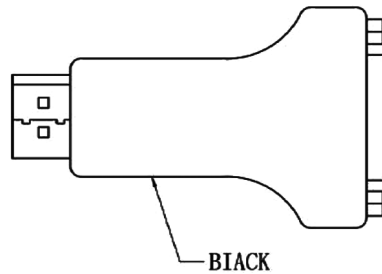

Adapter

Display Port Male to DVI Female

pro-SIGNAL

RoHS
Compliant

Specifications:

Convert From Connector	: DisplayPort
Convert From Gender	: Plug
Convert To Gender	: Receptacle
Colour	: Black
Connector Type B	: DVI-I Female

Part Number Table

Description	Part Number
Adapter, Display Port Male to DVI Female	PSG90299

Important Notice : This data sheet and its contents (the "Information") belong to the members of the Premier Farnell group of companies (the "Group") or are licensed to it. No licence is granted for the use of it other than for information purposes in connection with the products to which it relates. No licence of any intellectual property rights is granted. The Information is subject to change without notice and replaces all data sheets previously supplied. The Information supplied is believed to be accurate but the Group assumes no responsibility for its accuracy or completeness, any error in or omission from it or for any use made of it. Users of this data sheet should check for themselves the Information and the suitability of the products for their purpose and not make any assumptions based on information included or omitted. Liability for loss or damage resulting from any reliance on the Information or use of it (including liability resulting from negligence or where the Group was aware of the possibility of such loss or damage arising) is excluded. This will not operate to limit or restrict the Group's liability for death or personal injury resulting from its negligence. pro-SIGNAL is the registered trademark of the Group. © Premier Farnell plc 2012.