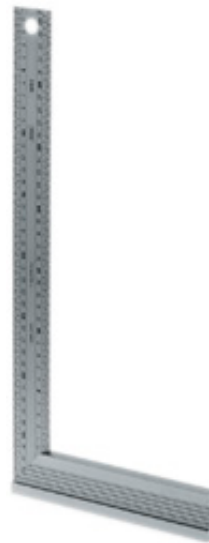

▷ NF E 73.205

- Stainless steel blade, mm markings both sides, protective sheath.
- Anti-glare. Deep graduations.
- Anodized aluminium stock.

▼ Dessins Techniques

Zoom

▼ Données Techniques

	L x H mm	 g
DELA.1223.01	200 x 120	160
DELA.1223.02	250 x 140	200
DELA.1223.03	300 x 170	240
DELA.1223.04	400 x 200	300