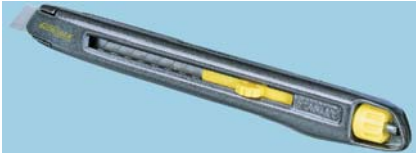

Interlock Knife

Interlock knife with finger screw operated wedge lock to hold blade securely. Die cast metal body.

478373

Blade width (mm)	Order Code	Price Each
9	135-3684	
18	135-3710	