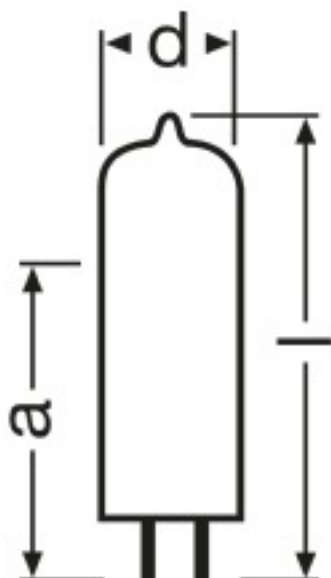

20 W 6 V

Low-voltage halogen lamps without reflector

Product features

- Xenon instead of krypton as the filler gas (XENOPHOT HLX versions)
- Luminous flux up to 10 % higher with same power consumption (XENOPHOT HLX versions)

Technical data

Electrical data

Nominal wattage	20 W
Nominal voltage	6 V

Light technical data

Nominal luminous flux	460 lm
Luminous flux	480 lm

Dimensions & weight

Diameter	9.0 mm
Light center length (LCL)	19.5 mm
Length	31.0 mm
Filament diameter	0.8 mm

Product line drawing

Base

Lifespan

Lifespan	100 h
----------	-------

Additional product data

Base (standard designation)	G4
-----------------------------	----

Country specific categorizations

Order reference	64250 HLX
-----------------	-----------