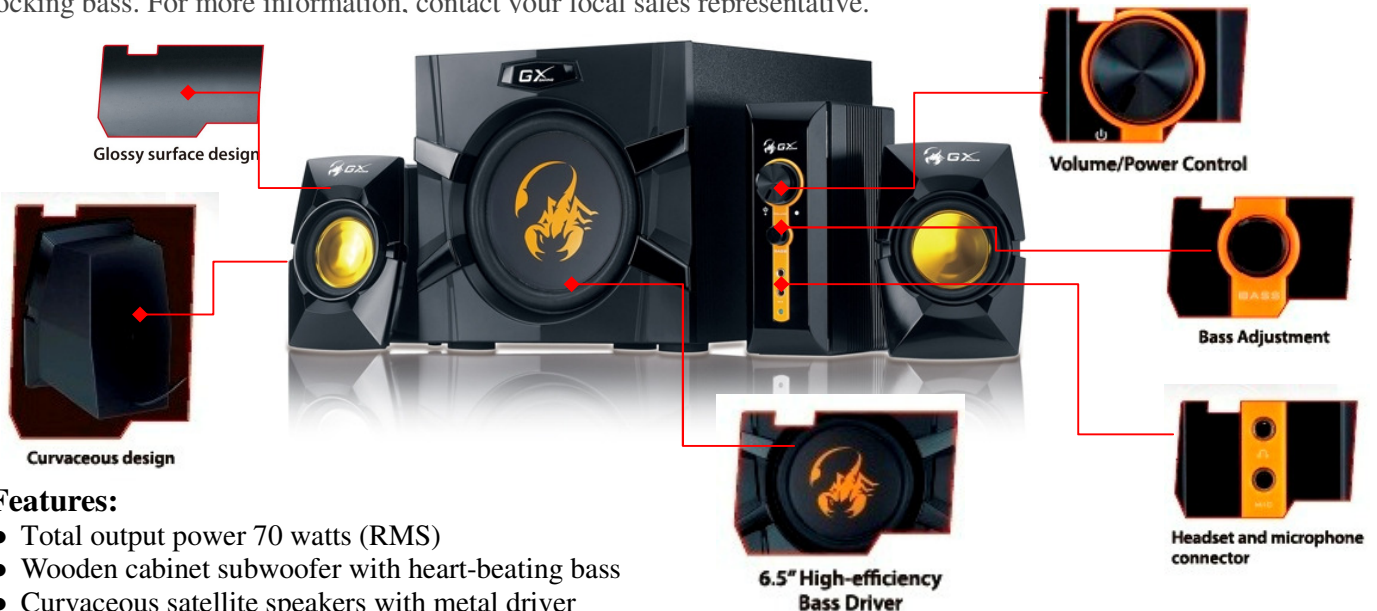

# SW-G2.1 3000

Want to enjoy more tremendous bass from music and gaming effects? Then try these new gaming speakers, SW-G2.1 3000, from the Genius GX gaming series. SW-G2.1 3000 uses 3-in. metal cones for vivid and vibrant middle and high sound in the curvaceous satellite speakers. The subwoofer uses a 6.5inch driver unit with a reflex port in a wooden cabinet, so you can experience heavy, heart-beating bass in a frequency as low as 35Hz. The individual control box makes it easy to adjust the volume and bass. There is also a microphone jack on the control box for chatting with on-line game partners. SW-G2.1 3000 has a 3.5mm standard input for PC game and MP3/CD players, and two RCA jacks for game consoles, DVD players and TV's. It also has a headphone jack for private listening.

### Features:

- Total output power 70 watts (RMS)
- Wooden cabinet subwoofer with heart-beating bass
- Curvaceous satellite speakers with metal driver
- Adjustable Volume and Bass controls
- MIC jack for online talking with other game players
- Headphone jack for private listening
- Two input jacks for PC/TV/DVD/Game devices

### Technical Specification:

- Total output power (watts): 70 watts
  - Satellite: 15 watts (each channel)
  - Subwoofer: 40 watts
- Driver unit
  - Satellite: 3-inch, 4 ohm
  - Subwoofer: 6.5-inch, 8 ohm
- Frequency Response: 35 Hz ~ 20K Hz
- Signal-to-noise ratio: 85 dB

### WEEE data

- Speaker body weight: 4.66 kgs
- Dimensions (WxHxD) mm:
  - Satellite: 99 x 143 x 115 mm
  - Subwoofer: 230 x 215 x 314 mm
  - Controller: 60 x 170 x 154 mm
- Size of giftbox (WxHxD) mm: 435 x 365 x 256 mm