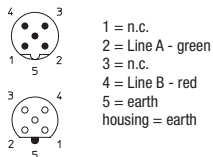

0975 254 105

0975 254 105/...M

Double-ended cord set, M12 male connector, 5 poles, B-coding to SUBD male connector, 9 poles with switch-on terminating resistor.

Pin Assignment

M12 male/female connector, 5 poles