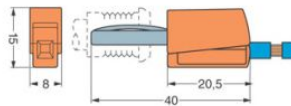

Item no.: 215-711
Product description: BANANA PLUGS FOR Ø 4 MM HOUSINGS

Produkt kann von Bild abweichen / product may differ

Packing unit 50 pieces

RoHS compliant

Product group	2 (Terminal Block Accessories)
Cross section [mm ²]	0.08 - 2.5 mm ²
Cross section [AWG]	28 - 14 AWG
Connection method	CAGE CLAMP® CONNECTION
Measured voltage EN	42 V
Current intensity EN	20 A
Weight	3.88 g
Color	blue
No. of connection Points	1
No. of potentials	1
Height	15 mm
Height	0.591 in
Width	8 mm
Width	0.315 in
Depth	40 mm
Depth	1.575 in
Strip length from	9 mm
Strip length to	11 mm
Strip length	0.39 in