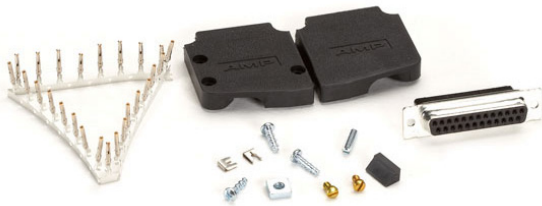

Black Box Products

Jacks, Panels, & Hardware > Connectors

RS-232 Connector Kit, DB25, Female

The complete package for fast, trouble-free RS-232 connections.

FA022

Extended Double Diamond™ Warranty Available
(Lifetime)

Product Highlights

- Guaranteed for life!

Details

Description

RS-232 Connector Kit, DB25, Female

Quick Facts

- Guaranteed for life!

Further Details

This kit contains everything you need for quick, secure RS-232 connections: crimp shell, hood, pins, screw locks, and strain relief bar.

RS-232 Connector Kits include:

DB25 Kits
DB25 crimp shell
DB25 hood
(25) crimp snap pins
Set of screw locks
Strain relief bar

DB9 Kits

DB9 crimp shell
DB9 hood
(9) crimp snap pins
Set of screw locks
Strain relief bar

These products work with:

- D-Style Crimp Tool (FT073)