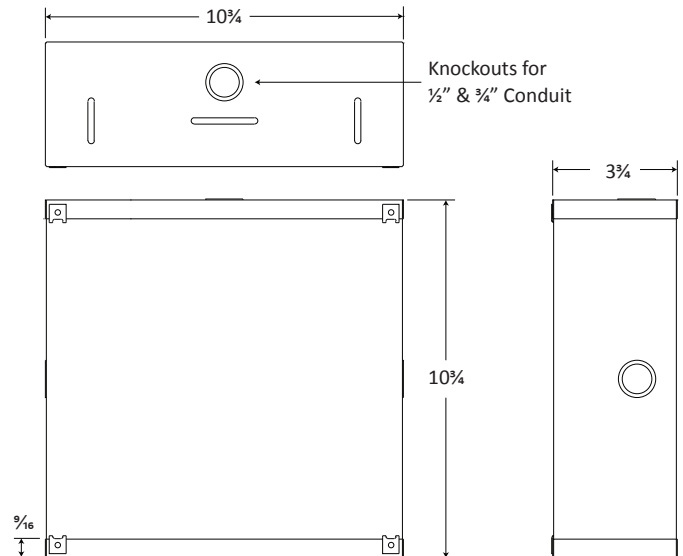

Quam

ENCLOSURES

ES-8

SQUARE

430 CID, Steel, Recessed Mount, 3.75" Deep

GENERAL DESCRIPTION

The ES-8 is a 3-3/4" deep, 430 CID, square, recessed mount, steel back box with an acoustic foam liner. White powder coat finish.

INTENDED USE - Indoor or Protected Outdoor Environment

For Use With Installation	Quam 8" Square Loudspeaker Assemblies In-Wall / Recessed
----------------------------------	---

MECHANICAL SPECIFICATIONS

Internal Displacement	430 Cubic Inches (CI)
Baffle Attachment Points	4X #8-32 Tinnerman Clips
Electrical Access	4X 1/2" & 3/4" Scored Combination Knock-Outs

Recommended construction sequences, installation instructions, and A&E Specifications are available in various formats in the QUAM Architects' and Engineers' Resources section on the web at: www.QuamSpeakers.com