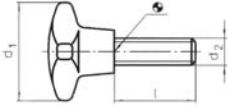

Palm Grips With Grub Screw

grip dimensions according to no. 7006

Material
Duroplast PF 31 to DIN 7708, black.
Grub screw: steel, galvanised.

489344

				Price Each
d ₁ (mm)	d ₂ (mm)	l (mm)	Order Code	
32	6	20	137-9127	
25	5	25	137-9128	
32	6	40	137-9126	
40	8	25	137-9125	
40	8	40	137-9123	
50	10	30	137-9122	
50	10	50	137-9121	
63	12	40	137-9119	