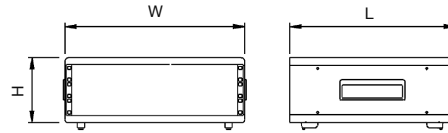

## 19" Desktop Enclosures

Sturdy lightweight 19" enclosures designed to accept 'full-width' 84E subracks and standard plug-in units.

- Heights from 2U up to 9U
- Constructed in 1mm thick steel
- Supplied with front tilt-feet, rear fixed feet
- Ventilation slots in base and rear panel
- Recessed side handles for comfort and ease transport
- Supplied flat-pack, open front design
- Front options ordered separately

TYPE NO.	U	WIDTH	HEIGHT	LEGTH
C19DE2330	2U	489mm	131.5mm	330mm
C19DE2450	2U	489mm	131.5mm	450mm
C19DE3330	3U	489mm	176mm	330mm
C19DE3450	3U	489mm	176mm	450mm
C19DE6330	6U	489mm	306mm	330mm
C19DE6450	6U	489mm	306mm	450mm
C19DE9450	9U	489mm	443mm	450mm

### 19" Front Panel

- Aluminium, 3mm thick, silver anodised
- Vented & solid profiles

SILVER ANODISED	ANTHRACITE	U	DEPTH	B	OPTION
CAX19SPS1	CAX19SPA1	1U	43.1mm	5.9mm	
CAX19VPS1	CAX19VPA1	1U	43.1mm	5.9mm	Vented
CAX19SPS2	CAX19SPA2	2U	88.1mm	5.9mm	
CAX19VPS2	CAX19VPA2	2U	88.1mm	5.9mm	Vented
CAX19SPS3	CAX19SPA3	3U	132.5mm	37.7mm	
CAX19VPS3	CAX19VPA3	3U	132.5mm	37.7mm	Vented
CAX19SPS4	CAX19SPA4	4U	177.0mm	37.7mm	
CAX19VPS4	CAX19VPA4	4U	177.0mm	37.7mm	Vented
CAX19SPS5	CAX19SPA5	5U	221.5mm	37.7mm	
CAX19VPS5	CAX19VPA5	5U	221.5mm	37.7mm	Vented
CAX19SPS6	CAX19SPA6	6U	265.9mm	37.7mm	
CAX19VPS6	CAX19VPA6	6U	265.9mm	37.7mm	Vented
CAX19SPS9	CAX19SPA9	9U	399.2mm	37.7mm	
CAX19VPS9	CAX19VPA9	9U	399.2mm	37.7mm	Vented