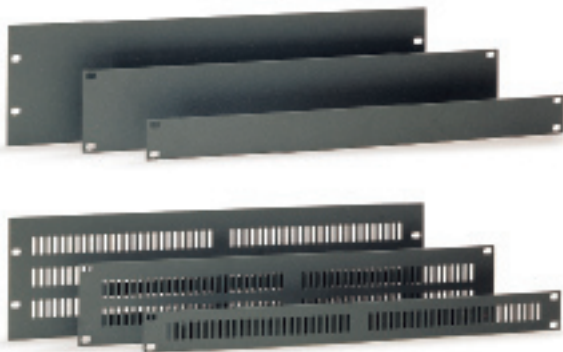

## 19" Desktop Enclosures

Sturdy lightweight 19" enclosures designed to accept 'full-width' 84E subracks and standard plug-in units.

- Heights from 2U up to 9U
- Constructed in 1mm thick steel
- Supplied with front tilt-feet, rear fixed feet
- Ventilation slots in base and rear panel
- Recessed side handles for comfort and ease transport
- Supplied flat-pack, open front design
- Front options ordered separately

### SPECIFICATION

<b>Materials</b>	Shell 1mm thick steel Handles ABS Legs ABS
<b>Standard colours</b>	Shell epoxy paint graphite grey Handles black similar to RAL 9004 Legs dark grey similar to RAL 7016
<b>Standard unit includes</b>	Top & bases covers Two side panels One rear panel Four feet 19" mounting brackets Handles Mounting hardware
<b>Options</b>	19" Front panels 19" attachment set

TYPE NO.	U	WIDTH	HEIGHT	LEGTH
C19DE2330	2U	489mm	131.5mm	330mm
C19DE2450	2U	489mm	131.5mm	450mm
C19DE3330	3U	489mm	176mm	330mm
C19DE3450	3U	489mm	176mm	450mm
C19DE6330	6U	489mm	306mm	330mm
C19DE6450	6U	489mm	306mm	450mm
C19DE9450	9U	489mm	443mm	450mm

### 19" Front Panel

- Aluminium, 3mm thick, silver anodised
- Vented & solid profiles

SILVER ANODISED	ANTHRACITE	U	DEPTH	B	OPTION
CAX19SPS1	CAX19SPA1	1U	43.1mm	5.9mm	
CAX19VPS1	CAX19VPA1	1U	43.1mm	5.9mm	Vented
CAX19SPS2	CAX19SPA2	2U	88.1mm	5.9mm	
CAX19VPS2	CAX19VPA2	2U	88.1mm	5.9mm	Vented
CAX19SPS3	CAX19SPA3	3U	132.5mm	37.7mm	
CAX19VPS3	CAX19VPA3	3U	132.5mm	37.7mm	Vented
CAX19SPS4	CAX19SPA4	4U	177.0mm	37.7mm	
CAX19VPS4	CAX19VPA4	4U	177.0mm	37.7mm	Vented
CAX19SPS5	CAX19SPA5	5U	221.5mm	37.7mm	
CAX19VPS5	CAX19VPA5	5U	221.5mm	37.7mm	Vented
CAX19SPS6	CAX19SPA6	6U	265.9mm	37.7mm	
CAX19VPS6	CAX19VPA6	6U	265.9mm	37.7mm	Vented
CAX19SPS9	CAX19SPA9	9U	399.2mm	37.7mm	
CAX19VPS9	CAX19VPA9	9U	399.2mm	37.7mm	Vented