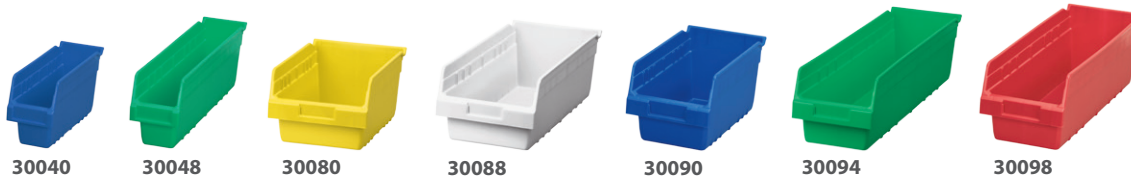

ShelfMax® Bins

6-inch tall shelf bins maximize storage capacity!

- Long-lasting, industrial-grade polymer bins offer superior design and construction
- The ShelfMax offers the longest lasting and best value for large capacity shelf bin storage

5 NEW! SIZES