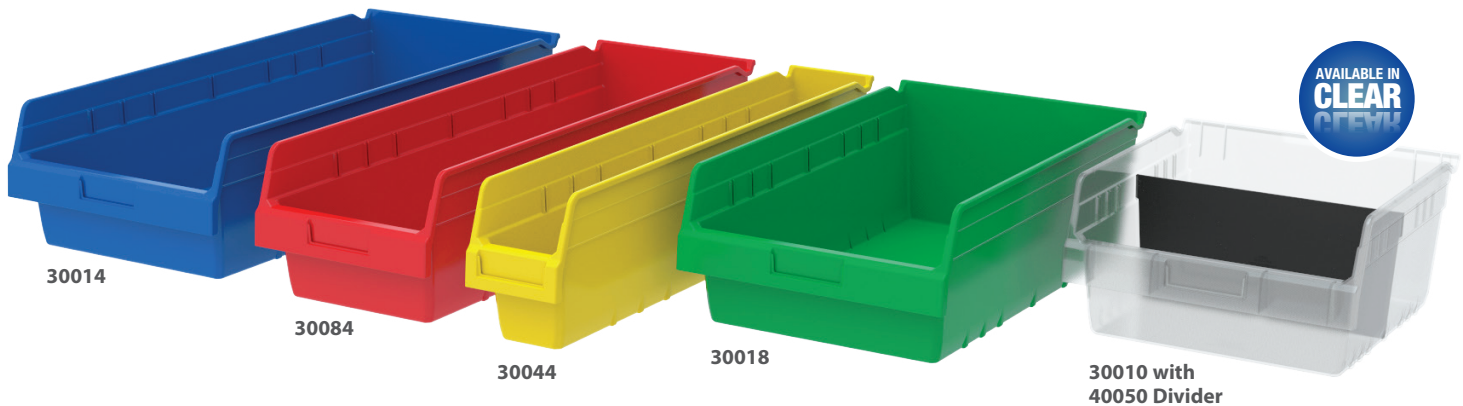

ShelfMax® Bins

6-inch tall shelf bins maximize storage capacity!

- Long-lasting, industrial-grade polymer bins offer superior design and construction
- The ShelfMax offers the longest lasting and best value for large capacity shelf bin storage

5 NEW! SIZES