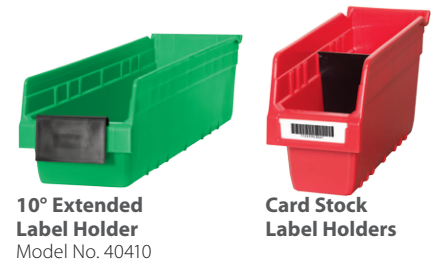

COLORS

Red, Yellow, Blue, Green, White, Clear