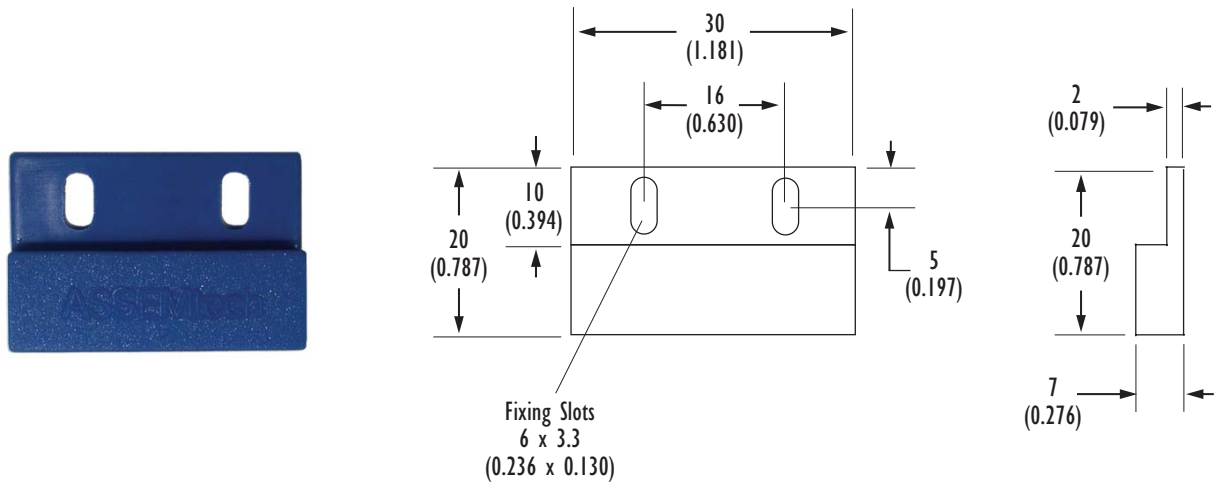

**Part Number : PSM - Product Data Sheet**  
**Rectangular Cased Magnet**

**PICTURE** **DIMENSIONS**

Drawings not to scale  
 All dimensions in mm(inches) nominal

**SPECIFICATIONS**

Style	Rectangular
Length	30 mm (1.181 in)
Height	7 mm (.276 in)
Width	20 mm (.787 in)
Case Material	Nylon 66