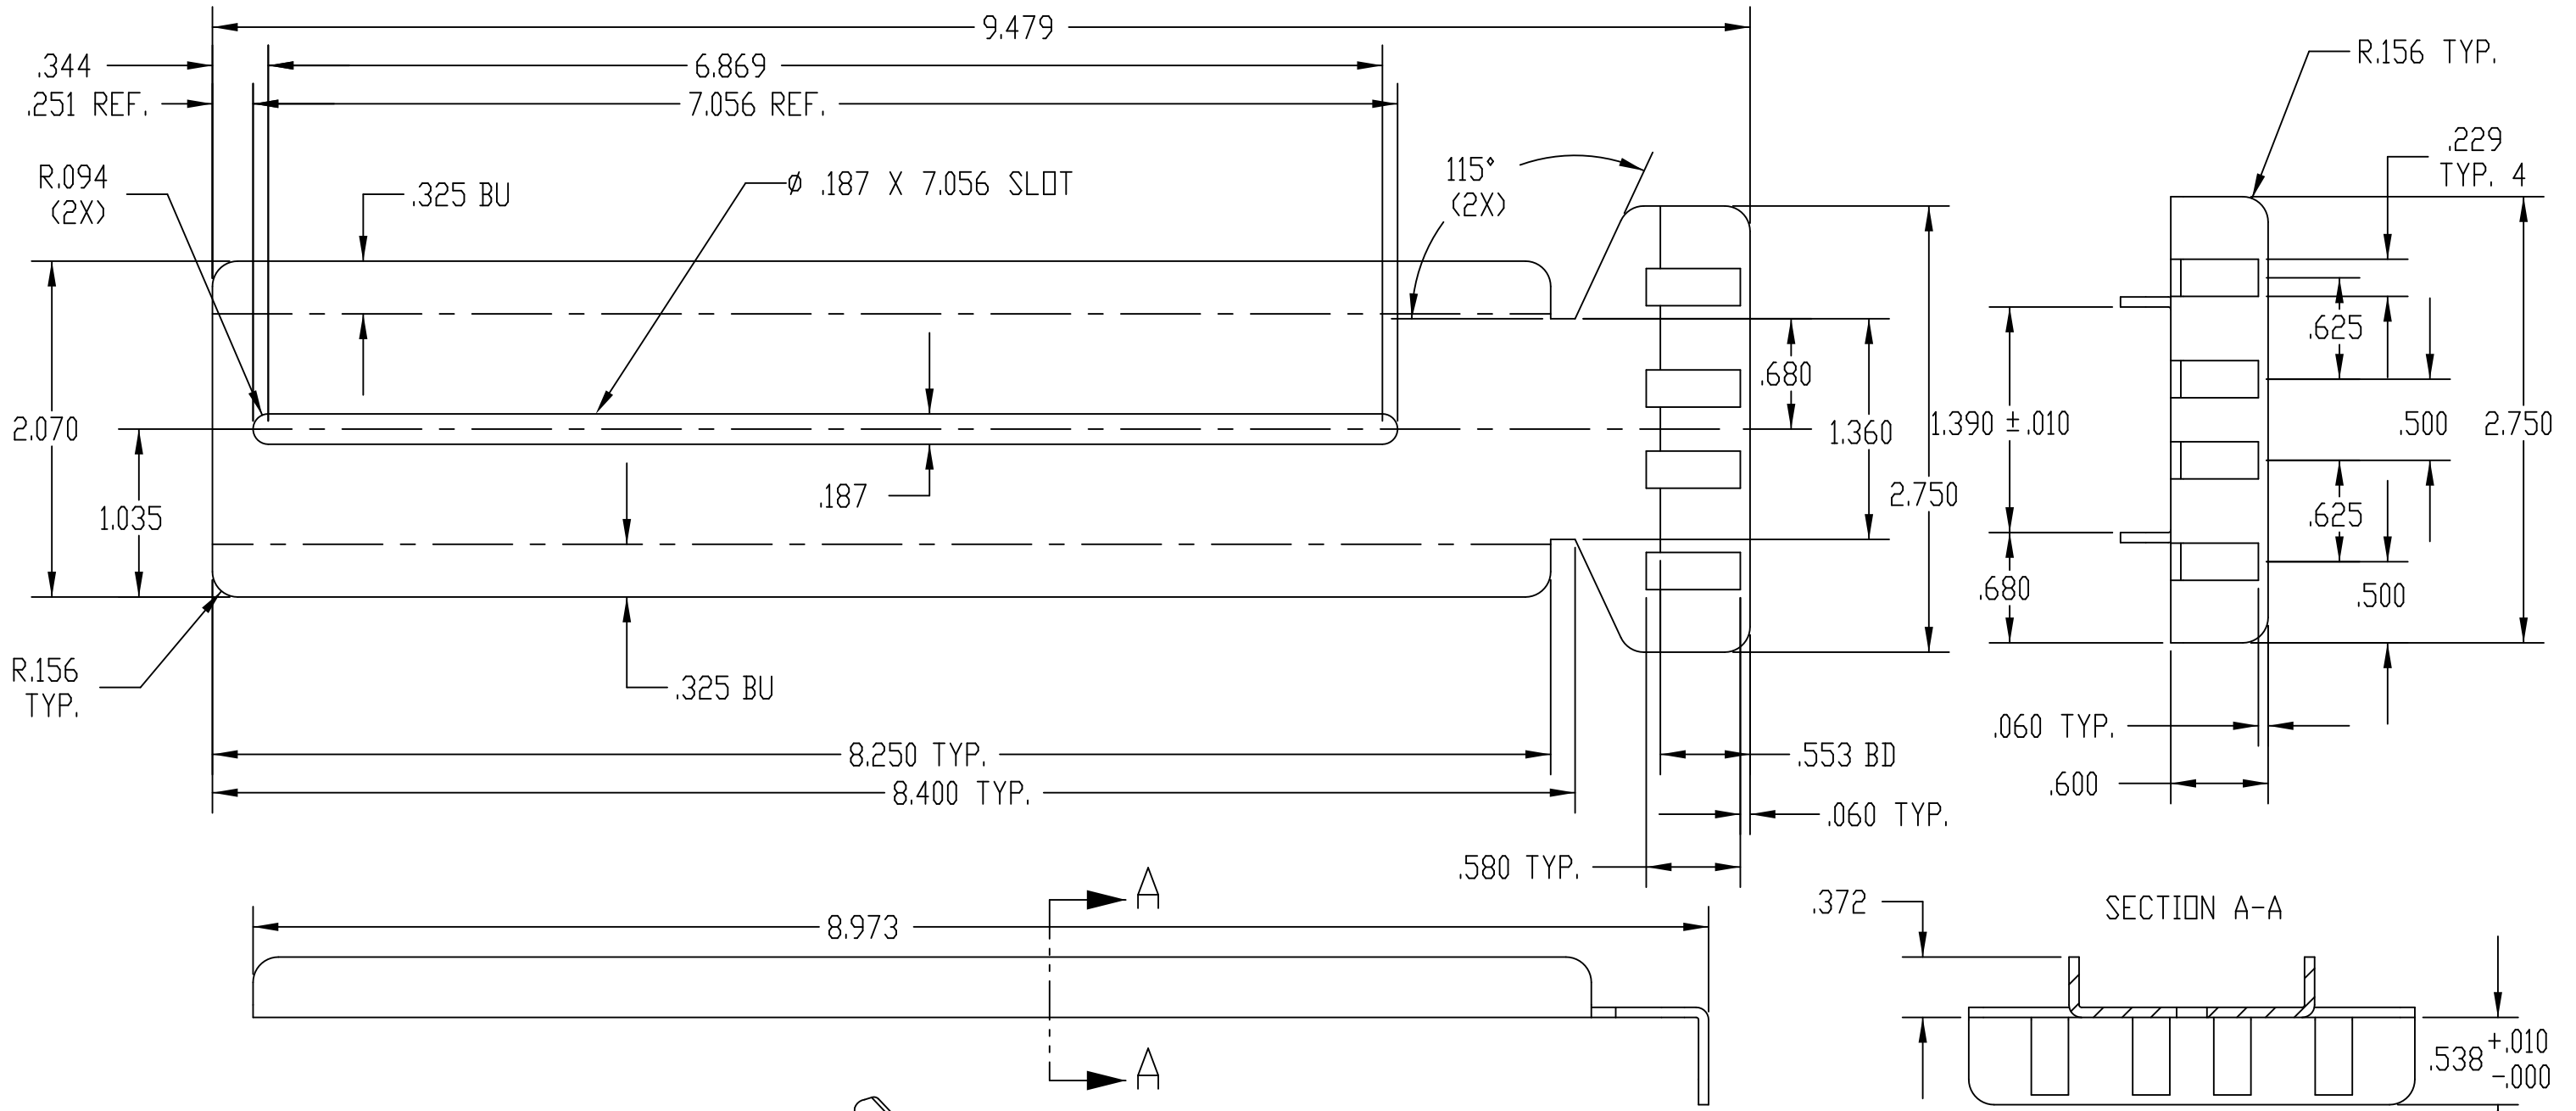

PART
NAME

BRACKET - SLIDING SHELF

PART
No.

2389-ABS

CUT SIZE: 9.479 X 2.750 X 16GA. C.R.S.
FINISH: SMOOTH BLACK "EBL"