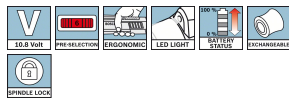

#### Technical data

Battery voltage 10,8 V

No-load speed 5.000 – 35.000 rpm

Weight including battery 0,6 kg