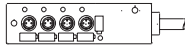

3 pole – Single I/O Multi-Ports

Function	Cable Colour	M16 Connector Pin No	Function	Cable Colour	M16 Connector Pin No	Function	Cable Colour	M16 Connector Pin No
+V	Brown	A&M	Port 5 P4	Pink	G	Port 9 P4	White/Blue	C
0V	Blue	L&U	Port 6 P4	Red	R	Port 10 P4	Brown/Blue	N
Port 1 P4	White	P	Port 7 P4	Black	E			
Port 2 P4	Green	J	Port 8 P4	Violet	O			
Port 3 P4	Yellow	T						
Port 4 P4	Grey	S						

Cable
Length (m)

Integral End Cable Entry

4 Port

6 Port

8 Port

10 Port

PUR	Length (m)	4 Port	6 Port	8 Port	10 Port
	5.0	BEY401P-FBP-05	BEY601P-FBP-05	BEY801P-FBP-05	BEYA01P-FBP-05
	10.0	BEY401P-FBP-10	BEY601P-FBP-10	BEY801P-FBP-10	BEYA01P-FBP-10
	20.0	BEY401P-FBP-20	BEY601P-FBP-20	BEY801P-FBP-20	BEYA01P-FBP-20

Integral Top Cable Entry

4 Port

6 Port

8 Port

10 Port

PUR	Length (m)	4 Port	6 Port	8 Port	10 Port
	5.0	BNY401P-FBP-05	BNY601P-FBP-05	BNY801P-FBP-05	BNYA01P-FBP-05
	10.0	BNY401P-FBP-10	BNY601P-FBP-10	BNY801P-FBP-10	BNYA01P-FBP-10
	20.0	BNY401P-FBP-20	BNY601P-FBP-20	BNY801P-FBP-20	BNYA01P-FBP-20