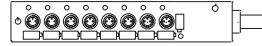

3 pole – Single I/O Multi-Ports

Function	Cable Colour	M16 Connector Pin No	Function	Cable Colour	M16 Connector Pin No	Function	Cable Colour	M16 Connector Pin No
+V	Brown	A&M	Port 5 P4	Pink	G	Port 9 P4	White/Blue	C
0V	Blue	L&U	Port 6 P4	Red	R	Port 10 P4	Brown/Blue	N
Port 1 P4	White	P	Port 7 P4	Black	E			
Port 2 P4	Green	J	Port 8 P4	Violet	O			
Port 3 P4	Yellow	T						
Port 4 P4	Grey	S						

Cable
Length (m)

Integral End Cable Entry

4 Port

6 Port

8 Port

10 Port

PUR	Length (m)	4 Port	6 Port	8 Port	10 Port
	5.0	BEY401P-FBP-05	BEY601P-FBP-05	BEY801P-FBP-05	BEYA01P-FBP-05
	10.0	BEY401P-FBP-10	BEY601P-FBP-10	BEY801P-FBP-10	BEYA01P-FBP-10
	20.0	BEY401P-FBP-20	BEY601P-FBP-20	BEY801P-FBP-20	BEYA01P-FBP-20

Integral Top Cable Entry

4 Port

6 Port

8 Port

10 Port

PUR	Length (m)	4 Port	6 Port	8 Port	10 Port
	5.0	BNY401P-FBP-05	BNY601P-FBP-05	BNY801P-FBP-05	BNYA01P-FBP-05
	10.0	BNY401P-FBP-10	BNY601P-FBP-10	BNY801P-FBP-10	BNYA01P-FBP-10
	20.0	BNY401P-FBP-20	BNY601P-FBP-20	BNY801P-FBP-20	BNYA01P-FBP-20