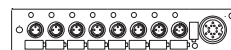

Integral M16 Home Run Connector

4 Port

6 Port

8 Port

10 Port

See top of page 7 for connectors

BNY401P-FBC	BNY601P-FBC	BNY801P-FBC	BNYA01P-FBC