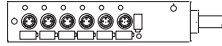

3 pole – Single I/O Multi-Ports

Function	Cable Colour	M16 Connector Pin No	Function	Cable Colour	M16 Connector Pin No	Function	Cable Colour	M16 Connector Pin No
+V	Brown	A&M	Port 5 P4	Pink	G	Port 9 P4	White/Blue	C
0V	Blue	L&U	Port 6 P4	Red	R	Port 10 P4	Brown/Blue	N
Port 1 P4	White	P	Port 7 P4	Black	E			
Port 2 P4	Green	J	Port 8 P4	Violet	O			
Port 3 P4	Yellow	T						
Port 4 P4	Grey	S						

Cable
Length (m)

Integral End Cable Entry

4 Port

6 Port

8 Port

10 Port

PUR	Length (m)	4 Port	6 Port	8 Port	10 Port
	5.0	BEY401P-FBP-05	BEY601P-FBP-05	BEY801P-FBP-05	BEYA01P-FBP-05
	10.0	BEY401P-FBP-10	BEY601P-FBP-10	BEY801P-FBP-10	BEYA01P-FBP-10
	20.0	BEY401P-FBP-20	BEY601P-FBP-20	BEY801P-FBP-20	BEYA01P-FBP-20

Integral Top Cable Entry

4 Port

6 Port

8 Port

10 Port

PUR	Length (m)	4 Port	6 Port	8 Port	10 Port
	5.0	BNY401P-FBP-05	BNY601P-FBP-05	BNY801P-FBP-05	BNYA01P-FBP-05
	10.0	BNY401P-FBP-10	BNY601P-FBP-10	BNY801P-FBP-10	BNYA01P-FBP-10
	20.0	BNY401P-FBP-20	BNY601P-FBP-20	BNY801P-FBP-20	BNYA01P-FBP-20