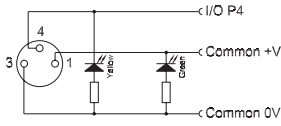

3 pole – Single I/O Multi-Ports

Function	Cable Colour	M16 Connector Pin No	Function	Cable Colour	M16 Connector Pin No	Function	Cable Colour	M16 Connector Pin No
+V	Brown	A&M	Port 5 P4	Pink	G	Port 9 P4	White/Blue	C
0V	Blue	L&U	Port 6 P4	Red	R	Port 10 P4	Brown/Blue	N
Port 1 P4	White	P	Port 7 P4	Black	E			
Port 2 P4	Green	J	Port 8 P4	Violet	O			
Port 3 P4	Yellow	T						
Port 4 P4	Grey	S						

Cable
Length (m)

Integral End Cable Entry

4 Port

6 Port

8 Port

10 Port

PUR	Length (m)	4 Port	6 Port	8 Port	10 Port
	5.0	BEY401P-FBP-05	BEY601P-FBP-05	BEY801P-FBP-05	BEYA01P-FBP-05
	10.0	BEY401P-FBP-10	BEY601P-FBP-10	BEY801P-FBP-10	BEYA01P-FBP-10
	20.0	BEY401P-FBP-20	BEY601P-FBP-20	BEY801P-FBP-20	BEYA01P-FBP-20

Integral Top Cable Entry

4 Port

6 Port

8 Port

10 Port

PUR	Length (m)	4 Port	6 Port	8 Port	10 Port
	5.0	BNY401P-FBP-05	BNY601P-FBP-05	BNY801P-FBP-05	BNYA01P-FBP-05
	10.0	BNY401P-FBP-10	BNY601P-FBP-10	BNY801P-FBP-10	BNYA01P-FBP-10
	20.0	BNY401P-FBP-20	BNY601P-FBP-20	BNY801P-FBP-20	BNYA01P-FBP-20