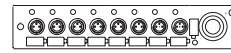

3 pole – Single I/O Multi-Ports

Function	Cable Colour	M16 Connector Pin No	Function	Cable Colour	M16 Connector Pin No	Function	Cable Colour	M16 Connector Pin No
+V	Brown	A&M	Port 5 P4	Pink	G	Port 9 P4	White/Blue	C
0V	Blue	L&U	Port 6 P4	Red	R	Port 10 P4	Brown/Blue	N
Port 1 P4	White	P	Port 7 P4	Black	E			
Port 2 P4	Green	J	Port 8 P4	Violet	O			
Port 3 P4	Yellow	T						
Port 4 P4	Grey	S						

Cable
Length (m)

Integral End Cable Entry

4 Port

6 Port

8 Port

10 Port

PUR	Length (m)	4 Port	6 Port	8 Port	10 Port
	5.0	BEY401P-FBP-05	BEY601P-FBP-05	BEY801P-FBP-05	BEYA01P-FBP-05
	10.0	BEY401P-FBP-10	BEY601P-FBP-10	BEY801P-FBP-10	BEYA01P-FBP-10
	20.0	BEY401P-FBP-20	BEY601P-FBP-20	BEY801P-FBP-20	BEYA01P-FBP-20

Integral Top Cable Entry

4 Port

6 Port

8 Port

10 Port

PUR	Length (m)	4 Port	6 Port	8 Port	10 Port
	5.0	BNY401P-FBP-05	BNY601P-FBP-05	BNY801P-FBP-05	BNYA01P-FBP-05
	10.0	BNY401P-FBP-10	BNY601P-FBP-10	BNY801P-FBP-10	BNYA01P-FBP-10
	20.0	BNY401P-FBP-20	BNY601P-FBP-20	BNY801P-FBP-20	BNYA01P-FBP-20