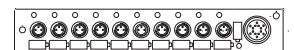

Integral M16 Home Run Connector

4 Port

6 Port

8 Port

10 Port

See top of page 7 for connectors

BNY401P-FBC	BNY601P-FBC	BNY801P-FBC	BNYA01P-FBC