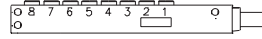

3 pole – Single I/O Multi-Ports

Function	Cable Colour	M16 Connector Pin No	Function	Cable Colour	M16 Connector Pin No	Function	Cable Colour	M16 Connector Pin No
+V	Brown	A&M	Port 5 P4	Pink	G	Port 9 P4	White/Blue	C
0V	Blue	L&U	Port 6 P4	Red	R	Port 10 P4	Brown/Blue	N
Port 1 P4	White	P	Port 7 P4	Black	E			
Port 2 P4	Green	J	Port 8 P4	Violet	O			
Port 3 P4	Yellow	T						
Port 4 P4	Grey	S						

Cable
Length (m)

Integral End Cable Entry

4 Port

6 Port

8 Port

10 Port

PUR	Length (m)	4 Port	6 Port	8 Port	10 Port
	5.0	BEY401P-FBP-05	BEY601P-FBP-05	BEY801P-FBP-05	BEYA01P-FBP-05
	10.0	BEY401P-FBP-10	BEY601P-FBP-10	BEY801P-FBP-10	BEYA01P-FBP-10
	20.0	BEY401P-FBP-20	BEY601P-FBP-20	BEY801P-FBP-20	BEYA01P-FBP-20

Integral Top Cable Entry

4 Port

6 Port

8 Port

10 Port

PUR	Length (m)	4 Port	6 Port	8 Port	10 Port
	5.0	BNY401P-FBP-05	BNY601P-FBP-05	BNY801P-FBP-05	BNYA01P-FBP-05
	10.0	BNY401P-FBP-10	BNY601P-FBP-10	BNY801P-FBP-10	BNYA01P-FBP-10
	20.0	BNY401P-FBP-20	BNY601P-FBP-20	BNY801P-FBP-20	BNYA01P-FBP-20