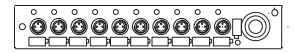

3 pole – Single I/O Multi-Ports

Function	Cable Colour	M16 Connector Pin No	Function	Cable Colour	M16 Connector Pin No	Function	Cable Colour	M16 Connector Pin No
+V	Brown	A&M	Port 5 P4	Pink	G	Port 9 P4	White/Blue	C
0V	Blue	L&U	Port 6 P4	Red	R	Port 10 P4	Brown/Blue	N
Port 1 P4	White	P	Port 7 P4	Black	E			
Port 2 P4	Green	J	Port 8 P4	Violet	O			
Port 3 P4	Yellow	T						
Port 4 P4	Grey	S						

Cable
Length (m)

Integral End Cable Entry

4 Port

6 Port

8 Port

10 Port

PUR	Length (m)	4 Port	6 Port	8 Port	10 Port
	5.0	BEY401P-FBP-05	BEY601P-FBP-05	BEY801P-FBP-05	BEYA01P-FBP-05
	10.0	BEY401P-FBP-10	BEY601P-FBP-10	BEY801P-FBP-10	BEYA01P-FBP-10
	20.0	BEY401P-FBP-20	BEY601P-FBP-20	BEY801P-FBP-20	BEYA01P-FBP-20

Integral Top Cable Entry

4 Port

6 Port

8 Port

10 Port

PUR	Length (m)	4 Port	6 Port	8 Port	10 Port
	5.0	BNY401P-FBP-05	BNY601P-FBP-05	BNY801P-FBP-05	BNYA01P-FBP-05
	10.0	BNY401P-FBP-10	BNY601P-FBP-10	BNY801P-FBP-10	BNYA01P-FBP-10
	20.0	BNY401P-FBP-20	BNY601P-FBP-20	BNY801P-FBP-20	BNYA01P-FBP-20