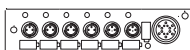

Integral M16 Home Run Connector

4 Port

6 Port

8 Port

10 Port

See top of page 7 for connectors

BNY401P-FBC	BNY601P-FBC	BNY801P-FBC	BNYA01P-FBC