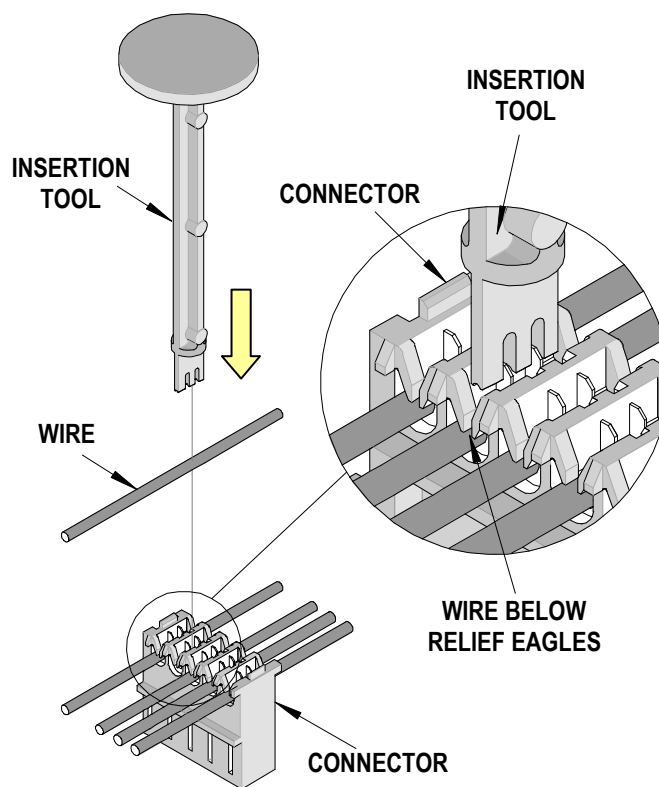

OPERATION:

Intended for prototyping purposes only, follow the steps below:

1. Place the connector on a flat surface.
2. For feed through or feed-to, line up the wire into position above the connector.
3. Using the tool, press the wire into the housing making sure the insertion tool clears the terminals.
4. ▶ Push down until the bottom of the wire is touching the housing and the top of the wire is below the strain relief eagles on both sides of the connector or one end if it is the last connector of the harness. See Figure 1.
5. Molex does not repair this tool due to the inexpensive nature of these tools.

Figure 1

- ▶ 67926 Series connectors do not include strain relief Eagles. A snap on strain relief cover is available.

Americas Headquarters
Lisle, Illinois 60532 U.S.A.
1-800-78MOLEX
amerinfo@molex.com

Far East North Headquarters
Yamato, Kanagawa, Japan
81-462-65-2324
feninfo@molex.com