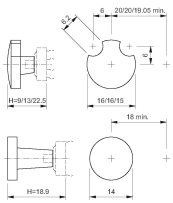

EAO – Your Expert Partner for Human Machine Interfaces

70-910.0 - Spacing cap

70-910.0 - Spacing cap

Attention: The preview is based on a sample product. This can differ from your current configuration.

Other Attributes

Weight

0.001 kg

EAO – Your Expert Partner for Human Machine Interfaces

70-910.0 - Spacing cap

Dimensions

Additional information

2 recesses for LED, H = 9 mm