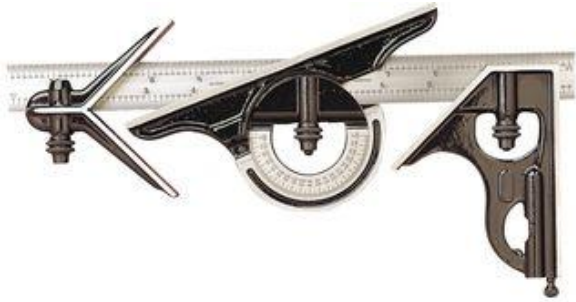

434-12-4R 12" Combination Set with Square, Centre and Reversible Protractor Head and Blade

Features and Specification:

- Reversible lock bolts, scriber, spirit level in both square head and protractor head
- Direct reading double 180° protractor scale
- Hardened steel, machine divided blade
- Regular Finish Blade
- Forged and Hardened Steel Heads with Smooth Black Enamel Finish

Blade Length (in): 12"

Blade Finish: Regular

Graduation Type: 4R

Graduations: 8ths, 16ths, Quick Reading 32nds, 64ths

Head Finish: Smooth Black

Head Material: Forged Steel

Head Types: Square, Center, Protractor

Number of Pieces: 4

Protractor Type: Reversible

Product Description:

The Starrett 12" Combination Set with Square, Centre and Reversible Protractor Head and Blade has the same features as the 435 Series except that the square heads and centre heads are forged, hardened steel with smooth, black enamel finish. 12", 4R Grad