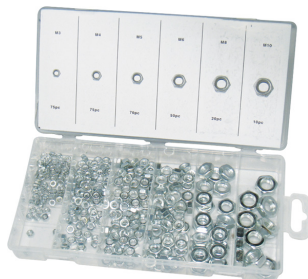

300 Piece Nut set

Features:

- Contains 6 popular sizes
- Made from steel
- Supplied in a handy transparent assortment case

Kit Contents:

75 pieces:- M3, M4

70 pieces:- M5

50 pieces:- M6

20 pieces:- M8

10 pieces:- M10

Part Number Table

Description	Part Number
Nut Set, 300PC	D01903

Important Notice : This data sheet and its contents (the "Information") belong to the members of the Premier Farnell group of companies (the "Group") or are licensed to it. No licence is granted for the use of it other than for information purposes in connection with the products to which it relates. No licence of any intellectual property rights is granted. The Information is subject to change without notice and replaces all data sheets previously supplied. The Information supplied is believed to be accurate but the Group assumes no responsibility for its accuracy or completeness, any error in or omission from it or for any use made of it. Users of this data sheet should check for themselves the Information and the suitability of the products for their purpose and not make any assumptions based on information included or omitted. Liability for loss or damage resulting from any reliance on the Information or use of it (including liability resulting from negligence or where the Group was aware of the possibility of such loss or damage arising) is excluded. This will not operate to limit or restrict the Group's liability for death or personal injury resulting from its negligence. DURATOOL is the registered trademark of the Group. © Premier Farnell plc 2012.