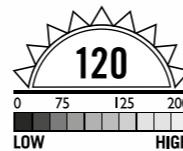

HAND TORCHES

HIGH POWER CREE LED

T9505 LED HAND TORCH 100 LUMENS

Lightweight and pocket sized, the impressively powerful T9505 punches well above its weight.

Specification:

- > High Power 100 Lumen Cree XP-E R3 LED
- > 3 Lighting modes: high, dimmed, flash
- > One-handed rapid slide focus mechanism - spot (x1) to flood (x6)
- > Beam intensifying plano-convex optical lens
- > Robust high grade aluminium body
- > Water & dirt resistant, tested to IP64
- > Battery life: high - 3hrs, dimmed - 7hrs
- > Size: 98 x 26mm

100 LUMENS

Beam	Max Range	Weather Rating	Impact Resistant	Power Supply	Battery Life
Spot x1 : Flood x6	80m	IP64	1M	1 x AA (not supplied)	Up to 7 hours

NEW

T9510 LED HAND TORCH 120 LUMENS

Offering up to 16hrs of quality light from a single set of batteries, the T9510 is ready for action whenever it's needed.

Specification:

- > High Power 120 Lumen Cree XR-E Q5 LED
- > 3 Lighting modes: high, dimmed, flash
- > One-handed rapid slide focus mechanism - spot (x1) to flood (x10)
- > Beam intensifying plano-convex optical lens
- > Robust high grade aluminium body
- > Water & dirt resistant, tested to IP64
- > Battery life: high - 6hrs, dimmed - 16hrs
- > Size: 107 x 30mm

120 LUMENS

Beam	Max Range	Weather Rating	Impact Resistant	Power Supply	Battery Life
Spot x1 : Flood x10	150m	IP64	1M	3 x AAA (not supplied)	Up to 16 hours

T9520 LED HAND TORCH 150 LUMENS

The versatile T9520 hand torch has a remarkable 250m spot beam range and an extremely broad x30 flood beam.

Specification: