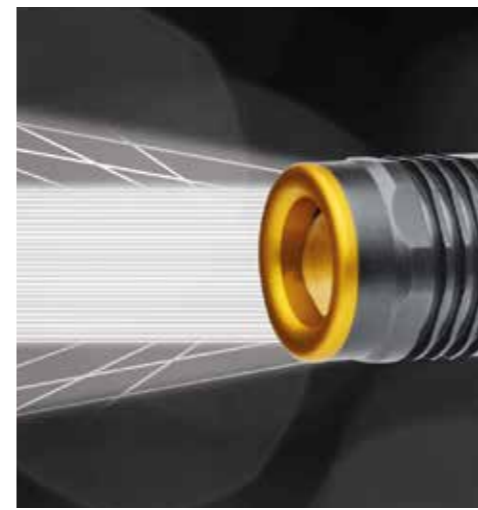

HAND TORCHES

HIGH POWER CREE LED

T9505 LED HAND TORCH 100 LUMENS

Lightweight and pocket sized, the impressively powerful T9505 punches well above its weight.

Specification:

- > High Power 100 Lumen Cree XP-E R3 LED
- > 3 Lighting modes: high, dimmed, flash
- > One-handed rapid slide focus mechanism - spot (x1) to flood (x6)
- > Beam intensifying plano-convex optical lens
- > Robust high grade aluminium body
- > Water & dirt resistant, tested to IP64
- > Battery life: high - 3hrs, dimmed - 7hrs
- > Size: 98 x 26mm

Offering up to 16hrs of quality light from a single set of batteries, the T9510 is ready for action whenever it's needed.

Specification:

- > High Power 120 Lumen Cree XR-E Q5 LED
- > 3 Lighting modes: high, dimmed, flash
- > One-handed rapid slide focus mechanism - spot (x1) to flood (x10)
- > Beam intensifying plano-convex optical lens
- > Robust high grade aluminium body
- > Water & dirt resistant, tested to IP64
- > Battery life: high - 6hrs, dimmed - 16hrs
- > Size: 107 x 30mm

120 LUMENS

Beam	Max Range	Weather Rating	Impact Resistant	Power Supply	Battery Life
Spot x1 : Flood x10	150m	IP64	1M	3 x AAA (not supplied)	Up to 16 hours

Plano-convex optical lens

T9520 LED HAND TORCH 150 LUMENS

The versatile T9520 hand torch has a remarkable 250m spot beam range and an extremely broad x30 flood beam.

Specification:

- > High Power 150 Lumen Cree XR-E Q5 LED
- > 3 Lighting modes: high, dimmed, flash
- > One-handed rapid slide focus mechanism - spot (x1) to flood (x30)
- > Beam intensifying plano-convex optical lens
- > Robust high grade aluminium body
- > Water & dirt resistant, tested to IP64
- > Battery life: high - 5hrs, dimmed - 14hrs
- > Size: 133 x 40mm