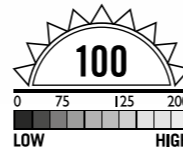

HAND TORCHES

HIGH POWER CREE LED

T9505 LED HAND TORCH 100 LUMENS

Lightweight and pocket sized, the impressively powerful T9505 punches well above its weight.

Specification:

- > High Power 100 Lumen Cree XP-E R3 LED
- > 3 Lighting modes: high, dimmed, flash
- > One-handed rapid slide focus mechanism - spot (x1) to flood (x6)
- > Beam intensifying plano-convex optical lens
- > Robust high grade aluminium body
- > Water & dirt resistant, tested to IP64
- > Battery life: high - 3hrs, dimmed - 7hrs
- > Size: 98 x 26mm

100 LUMENS

Beam	Max Range	Weather Rating	Impact Resistant	Power Supply	Battery Life
Spot x1 : Flood x6	80m	IP64	1M	1 x AA (not supplied)	Up to 7 hours

NEW

Handy pocket size design

T9510 LED HAND TORCH 120 LUMENS

Offering up to 16hrs of quality light from a single set of batteries, the T9510 is ready for action whenever it's needed.

Specification:

- > High Power 120 Lumen Cree XR-E Q5 LED
- > 3 Lighting modes: high, dimmed, flash
- > One-handed rapid slide focus mechanism - spot (x1) to flood (x10)
- > Beam intensifying plano-convex optical lens
- > Robust high grade aluminium body
- > Water & dirt resistant, tested to IP64
- > Battery life: high - 6hrs, dimmed - 16hrs
- > Size: 107 x 30mm

The versatile T9520 hand torch has a remarkable 250m spot beam range and an extremely broad x30 flood beam.

Specification:

- > High Power 150 Lumen Cree XR-E Q5 LED
- > 3 Lighting modes: high, dimmed, flash
- > One-handed rapid slide focus mechanism - spot (x1) to flood (x30)
- > Beam intensifying plano-convex optical lens
- > Robust high grade aluminium body
- > Water & dirt resistant, tested to IP64
- > Battery life: high - 5hrs, dimmed - 14hrs
- > Size: 133 x 40mm