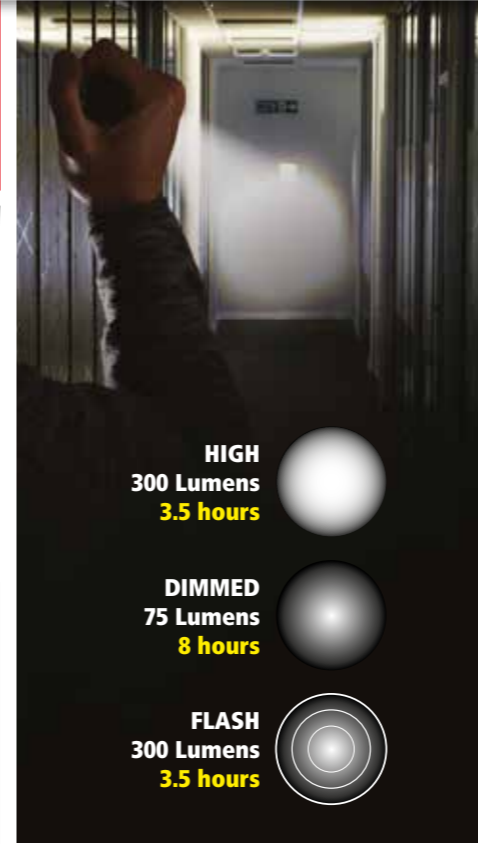

Specification:

- > High Power 300 Lumen Cree XM-L T6 LED
- > 3 Lighting modes: high, dimmed, flash
- > One-handed rapid slide focus mechanism - spot (x1) to flood (x6)
- > Beam intensifying plano-convex optical lens
- > Robust high grade aluminium body
- > Water & dirt resistant, tested to IP64
- > Battery life: high - 3.5hrs, dimmed - 8hrs
- > Size: 131 x 34mm

NEW

Beam	Max Range	Weather Rating	Impact Resistant	Power Supply	Battery Life
Spot x1 : Flood x6	250m	IP64	1M	1x Rechargeable 18650 Li-ion Batteries (supplied)	Up to 8 hours

300 LUMENS

HIGH
300 Lumens
3.5 hours

Specification:

- > High Power 400 Lumen Cree XM-L T6 LED
- > 3 Lighting modes: high, dimmed, flash
- > Compound spot & flood beam
- > Extra large 40mm aluminium reflector
- > Robust high grade aluminium body
- > Water & dirt resistant, tested to IP64
- > Battery life: high - 3.5hrs, dimmed - 7hrs
- > Size: 235 x 55mm