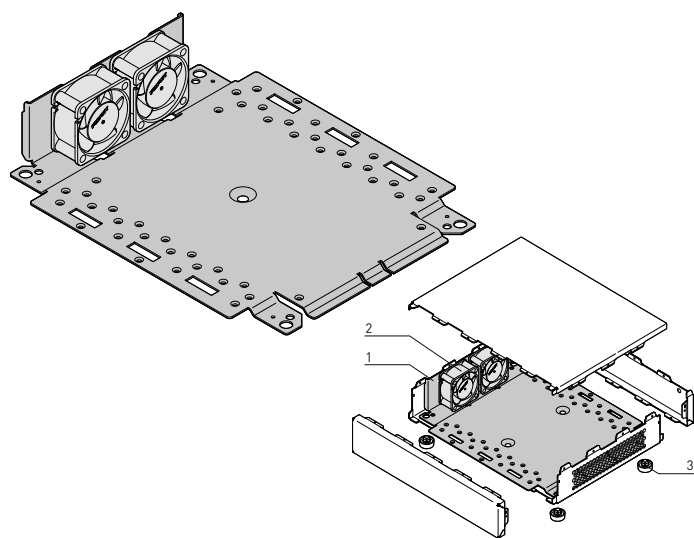

Electronics cases – Interscale M

Mounting plate with built-in fan holder and fans

Illustration shows desktop case

- Mounting plate (raised 4 mm) with integrated fan holder including fan kit for perforated case versions
- Fans are simple to fit to the mounting plate using vibration-damping fixing material
- Mounting plate fixes into desktop case with 4 plastic feet or into 19" case with 4 screws

Delivery includes

Item	Qty	Description
1	1	Mounting plate with fan holder, St, 1 mm, AlZn coated
2		For fan size and quantity see Order Information
3a	4	Desktop cases: Plastic foot, PC, UL 94 V-0, black
3b	4	19" case (width 444 mm): Countersunk screw
4	1	Assembly kit and user manual