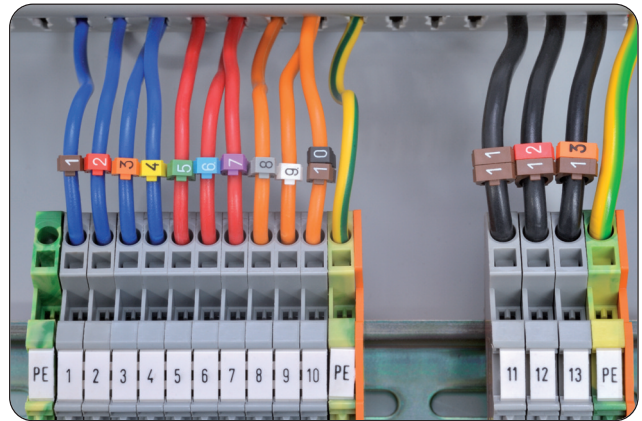

WIC Clip-On Markers

The new easy to use WIC clip-on cable marker is ideal for both pre and post termination marking. WIC's (Wire Identification Clip) uniquely strong gripping profile ensures that the marker stays in place even under the most arduous of conditions.

- Easy to apply with or without the WICTOOL
- Only 3 sizes need to cover cables from 0.5mm - 6.0mm²
- Each WIC marker interlocks with the next to form perfectly aligned multi-mark codes
- Unique WICTOOL makes application easy especially in confined spaces.
- Markers are supplied loaded into a handy pocket sized dispenser.
- Manufactured from high grade PA66 for excellent mechanical strength and chemical resistance.
- Individual letters / numbers in yellow to special order only

Product Reference	Cable Diameter Range mm	Cable size Range mm²
WIC1	2.0 - 2.8	0.5 - 1.5
WIC2	2.8 - 3.8	1.5 - 2.5
WIC3	4.3 - 5.3	4.0 - 6.0