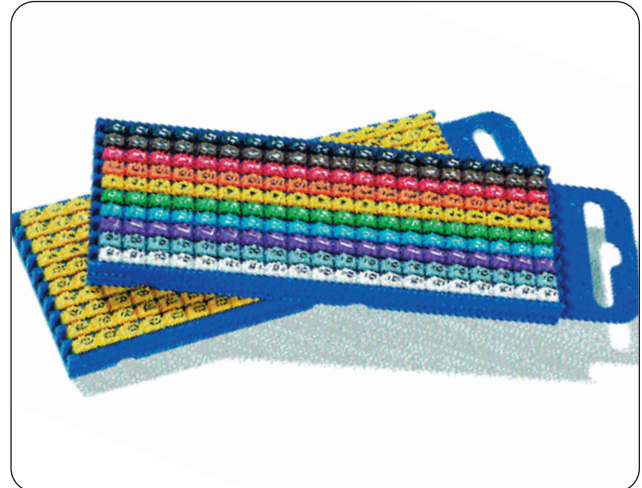

WIC Clip-On Marker Kits

- Kits available from stock

WIC Materials Information	
Material	PA66
Colours	Yellow material and Colour Code White material on special request
Temperature	-40°C to +85°C, intermittent +105°C
Flammability	Meets UL94 V0
Material Specification	Colours meet IEC304 and EN60062

WIC Clip-On Marker Kits			Pack Qty
Reference	Contents		
Colour Coded			
W1-270 Red Dispenser	1 box of 5 dispensers each containing 10 strips of 20 marks 0-9 colour Coded 0.5mm-1.5mm		1000
W2-270 Blue Dispenser	1 box of 5 dispensers each containing 10 strips of 20 marks 0-9 colour Coded 1.5mm-2.5mm		1000
W3-270 Yellow Dispenser	1 box of 5 dispensers each containing 10 strips of 20 marks 0-9 colour Coded 4mm-6mm		500
Letters Black on Yellow			
W1-272	W1 AELNRST + $\underline{\underline{Q}}$ packed as above	Black on Yellow	1000
W1-273	W1 BCUVWPDFIM	Black on Yellow	1000
W1-274	W1 GHYZOQJKXL	Black on Yellow	1000
W2-272	W2 AELNRST + $\underline{\underline{Q}}$ packed as above	Black on Yellow	1000
W2-273	W2 BCUVWPDFIM	Black on Yellow	1000
W2-274	W2 GHYZOQJKXL	Black on Yellow	1000
W3-272	W3 AELNRST + $\underline{\underline{Q}}$ packed as above	Black on Yellow	500
W3-273	W3 BCUVWPDFIM	Black on Yellow	500
W3-274	W3 GHYZOQJKXL	Black on Yellow	500