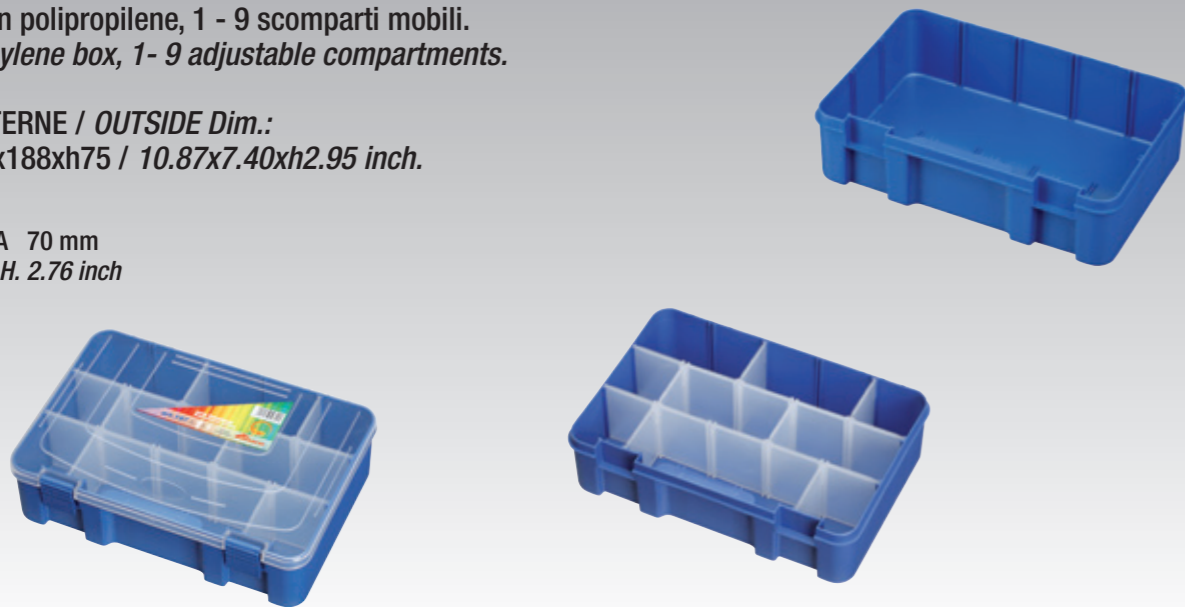

Art. 195

Scatola in polipropilene, 1 - 20 scomparti mobili.
Polypropylene box, 1- 20 adjustable compartments.

Dim. ESTERNE / OUTSIDE Dim.:
276x188xh45 mm / 10.87x7.40xh1.77 Inch.

H. INTERNA 40 mm
INTERNAL H. 1.57 inch

Art. Slim198

4 - 20 scomparti mobili
4 - 20 adjustable compartments

H. INTERNA 24 mm
INTERNAL H. 0.94 inch

Dim. ESTERNE / OUTSIDE Dim.:
mm 276 x 186 x H27 / 10.87 x 7.32 x H1.06 inch.

Art. Slim199

4 - 16 scomparti mobili
4 - 16 adjustable compartments

Dim. ESTERNE / OUTSIDE Dim.:
mm 206 x 147 x H27 / 8.11 x 5.79 x H1.06 inch.

H. INTERNA 24 mm
INTERNAL H. 0.94 inch

Art. 197

Scatola in polipropilene, 1 - 9 scomparti mobili.
Polypropylene box, 1- 9 adjustable compartments.

Dim. ESTERNE / OUTSIDE Dim.:
mm 276x188xh75 / 10.87x7.40xh2.95 inch.

H. INTERNA 70 mm
INTERNAL H. 2.76 inch

Art. Slim396

8 - 32 scomparti mobili
8 - 32 adjustable compartments

Dim. ESTERNE / OUTSIDE Dim.:
mm 276x186xh59 / 10.86x7.32xh2.32 inch.