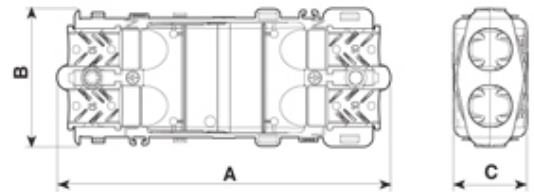

5625////1121

Paguro gel connector junction box black, 4 cable entry 6.5-12mm cable with 3 pole terminal block

Dimensioni / Dimensions (mm)

A	B	C
105	44	24

Max volume interno disponibile ~ 14,26cm³

Max internal room available ~ 14.26cm³

SPECIFICATION

Cable Entries	4
Number of Poles	3
Terminal Type	Screw - wp
Body Material	Nylon PA66-RV V0
Colour	Black
Max Conductor Size (Sq mm)	4
Max Current (A)	16
Max Voltage (V)	250
Minimum Temp Rating °C	-30
IP Rating	68
Max Temp Rating °C	130
Minimum Cable Diameter (mm)	6.5
Maximum Cable Diameter (mm)	12
Depth	24
Fixing System	Cable
Gel Material	Sealing bi-component syliconic gel
Length (mm)	95-105 depending on fitting of cable adapters
Width (mm)	44