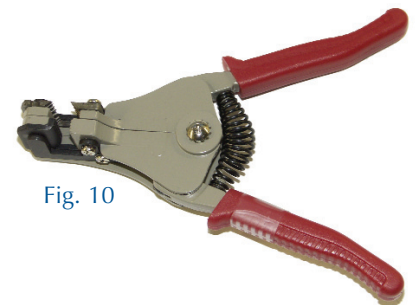

Precision Electronic Screwdriver Sets (Cont.)

Retail Part No.	Figure No.	Flat Heads	Phillips Heads	Set Also Includes	No. of Pieces
12-6900	1	2.4mm, 3.0mm, 4.0mm	2.4mm, 3.0mm, 4.0mm		6
12-6901	2	1.0mm, 1.4mm, 2.0mm, 2.4mm, 3.0mm, 3.5mm			6
12-6912	3	1.4mm, 2.0mm, 2.4mm, 3.0mm	2.0mm, 2.4mm, 3.0mm		7
12-6923	4	1.4mm, 2.0mm, 2.4mm, 3.0mm	1.6mm, 2.4mm, 3.0mm		7
12-6931	5	1.0mm, 1.4mm, 2.0mm, 2.4mm, 3.0mm	1.6mm, 2.0mm, 2.4mm	Screw Tray	8
12-6955	6	2.4mm, 3.0mm	2.4mm, 3.0mm	Nippers & Long Nose Pliers	6
12-041	7	1/8", 3/16", 1/4"	#1, #2	3/16", 1/4", 5/16", 11/32", 3/8" Nutdrivers	10

Fig. 8

~~Fig. 9~~

Fig. 10

Wire Strippers

Retail Part No.	Figure No.	Description	Cuts Wire	Strips Wire
12-197	8	Round Cable Rotary Wire Stripper	Up to 1.75"	
12-175	9	Maxim Universal Wire Stripper	10 AWG 12AWG	10 to 20 AWG
12-480	10	Speed-O-Matic Wire Stripper (Replaces 766 Series)		8 to 22 AWG