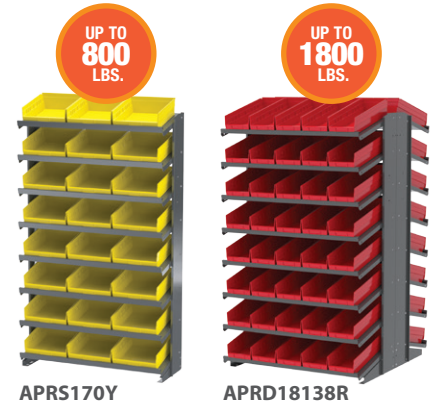

Shelf Bin Steel Shelving Systems			Bin Dimensions (In.)			Shelf Dimensions (In.)			Quantity	
Model No.	Description	Shelf Bin Colors	L	W	H	D	L	H	# of Bins	Shelves
AS1279110	12" Shelving with 30110 Bins	R, B, Y, G, W, SC	11½"	2¾"	4"	12	36	79	144	13
AS1279120	12" Shelving with 30120 Bins	R, B, Y, G, W, SC	11½"	4½"	4"	12	36	79	96	13
AS1279130	12" Shelving with 30130 Bins	R, B, Y, G, W, SC	11½"	6½"	4"	12	36	79	60	13
AS1279150	12" Shelving with 30150 Bins	R, B, Y, G, W, SC	11½"	8½"	4"	12	36	79	48	13
AS1279170	12" Shelving with 30170 Bins	R, B, Y, G, W, SC	11½"	11½"	4"	12	36	79	36	13
AS1879128	18" Shelving with 30128 Bins	R, B, Y, G, W, SC	17½"	4½"	4"	18	36	79	96	13
AS1879138	18" Shelving with 30138 Bins	R, B, Y, G, W, SC	17½"	6½"	4"	18	36	79	60	13
AS1879158	18" Shelving with 30158 Bins	R, B, Y, G, W, SC	17½"	8½"	4"	18	36	79	48	13
AS1879178	18" Shelving with 30178 Bins	R, B, Y, G, W, SC	17½"	11½"	4"	18	36	79	36	13

akro-mils.com

1293 South Main Street, Akron, Ohio 44301 • Tel: 800.253.2467 • Fax: 330.761.6348 • sales@akro-mils.com
In Canada: Ak-West, Inc. • Tel: 877.979.8940 • Fax: 403.225.1696 • sales@ak-westinc.com • ak-westinc.com