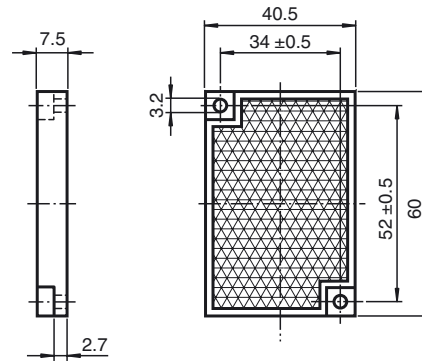

Dimensions

Model Number

REF-H60

Reflector, rectangular 40.5 mm x 60 mm, mounting holes

Features

- Mounting holes for simple installation

Technical data

General specifications

Construction type rectangular

Ambient conditions

Ambient temperature -20 ... 60 °C (-4 ... 140 °F)

Mechanical specifications

Material PMMA/ABS

Dimensions 60 mm x 40.5 mm x 7.5 mm

Mounting mounting holes