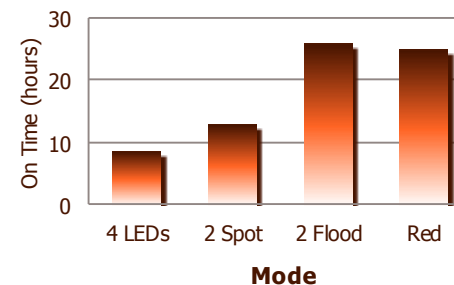

Performance:

Run Time

Continuous Drain to
End of Useable Light (21° C)

Tested according to ANSI/NEMA FL 1 Standards.

Important Notice

This datasheet contains information specific to products manufactured at the time of its publication
Contents herein do not constitute a claim or warranty

©Energizer / All Rights Reserved

Energizer

1-800-383-7323 USA/CAN