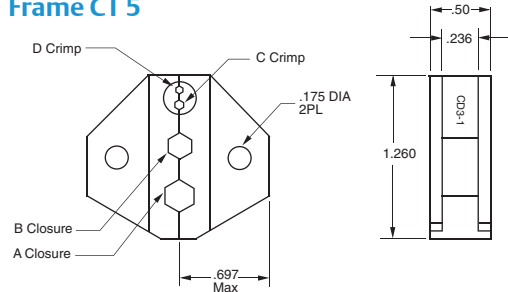

### 12-Point Crimp Tool

75Ω Center Contact Pin (Handle color)

BNC/TNC/PL11 Patch Plug

(Green/yellow)..... 010-0098

*For crimp dies not listed or for special embossing, call customer service.*

Outer Sleeve	A	Embosses	B	Embosses
CD3-1	.213	1A	.178	1B
CD3-19	.178	178	.255	255

### Frame CT 5

Outer Sleeve	A	Embosses	B	Embosses
CD3-1	.213	1A	.178	1B
CD3-2	.324	2A	.255	2B
CD3-3	.344	3A	.290	3B
CD3-5	-	-	.197	5B
CD3-19	-	-		
CD3-21	.290	290	.255	255
CD3-22	.404	404	.068	-

*For crimp dies not listed, call customer service.*