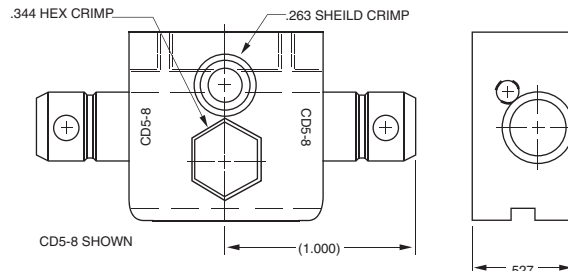

For Standard and Miniature Twinax/Triax patching: 70 Series: TRB/TRT, 150 Series: TRS/TTM, 450 Series: 2-lug/3-lug/threaded connectors.

Connector Series	Cable Type	Cable Group #	Bushing/Shield Crimp Die	Center Contact Crimp Tool Part #	Center Contact Positioner Part #
70C	Twinax	201-225	CD5-8	M22520/1-01	010-0044 Pin (TP837) 010-0045 Socket (TP838)
PLR70C PLR155AC	Triax	301-309	CD5-10		
Small Body 150AC	Twinax	201-206, 208, 209, 217-223	CD5-9	M22520/2-01	010-0041
	Triax	301-304, 309	CD5-11		
Large Body 150AC	Twinax	207, 210, 211-216, 224-225	CD5-8	M22520/2-01	010-0043
	Triax	305-306, 308	CD5-13		
	Triax	307	CD5-10	M22520/1-01	010-0044 Pin (TP837) 010-0045 Socket (TP838)
PL75MC	Twinax	201-225	CD5-14	M22520/2-01	010-0096
		226	CD5-15	M22520/2-01	010-0096
450AC	Twinax	201-206, 208, 209, 212, 217-223	CD5-9	M22520/2-01	010-0041
PLR450	Twinax	201-206, 208, 209, 212, 217-223	CD5-120	M22520/2-01	010-0041
SPC8P	Twinax	201-205, 217, 218, 221, 222	CD5-4	M22520/2-01	Daniels K709
SPC8S	Triax	301-303	CD5-7		

* Note: Dies imprint either cavity (A/B) or hex size onto crimp sleeve. Custom dies are available for special imprints.