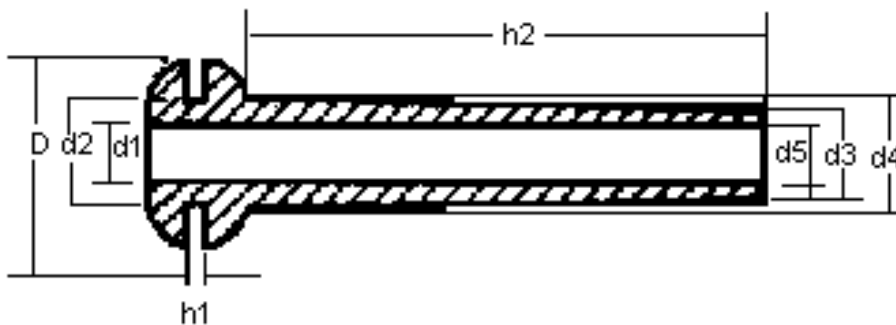

Grommet, Sleeved

Features:

- Provides support and protection for cables and wires passing through panels
- Manufactured from Black PVC

Dimensions:

D	Panel Hole Diameter d2	Maximum Cable Diameter d1	d5	Maximum Panel Thickness h1	d4	d3	Body Length h2	Standard Pack Quantity	Part Number
14.2	7.6	6.1	5.5	3.8	8.2	7.9	31.7	50 Per Pack	12461
14.3	8.7	5.1	5.1	1.6	8.7	7.1	42.9		60466
14	9.5	6.4	6.4	2.6	9.5	7.9	23		12468
14.2				2.4			14.3		50687

Dimensions : Millimetres