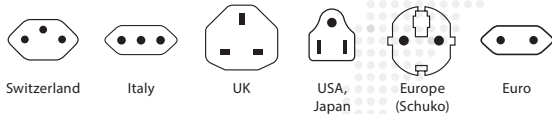

Combo – World to Australia/China 2 IN 1 SOLUTION

The Combo Country Adapters from SKROSS are the ideal solution for travellers from all over the world, who prefer a specific travel destination, but are also visiting Europe (Schuko) regularly. Ideal for hotels and conference centers that want to provide their guests the possibility of connecting their devices for the duration of their stay.

With the Country Adapter **Combo – World to Australia/China** devices from more than 150 countries are applicable in Australia, China and Europe (Schuko). It safely supports even power-hungry devices like laptop and hairdryer.

Compatibility

Input

Output

Specifications

- Designed in Switzerland
- Suitable for equipment with earthed & unearthed plugs (2- & 3-pole)
- Receptacles for: Switzerland, Italy, UK, USA/Japan, Europe (Schuko & 2-pole Euro)
- Output plugs: Australia/China, Europe (Schuko)
- Input voltage: 100V – 250V
- Max. load: 10A
- Power rating: e.g. 100V – 1000W / 250V – 2500W