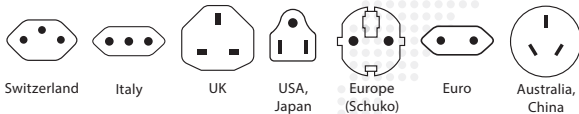

Combo – World to South Africa

2 IN 1 SOLUTION

The Combo Country Adapters from SKROSS are the ideal solution for travellers from all over the world, who prefer a specific travel destination, but are also visiting Europe (Schuko) regularly. Ideal for hotels and conference centers that want to provide their guests the possibility of connecting their devices for the duration of their stay.

With the Country Adapter **Combo – World to South Africa** devices from more than 150 countries are applicable in South Africa and Europe (Schuko). It safely supports even power-hungry devices like laptop and hairdryer.

Compatibility

Input

Output

Specifications

- Designed in Switzerland
- Suitable for equipment with earthed & unearthed plugs (2- & 3-pole)
- Receptacles for: Switzerland, Italy, Australia/China, UK, USA/Japan, Europe (Schuko & 2-pole Euro)
- Output plugs: South Africa, Europe (Schuko)
- Input voltage: 100V – 250V
- Max. load: 16A
- Power rating: e.g. 100V – 1600W / 250V – 4000W