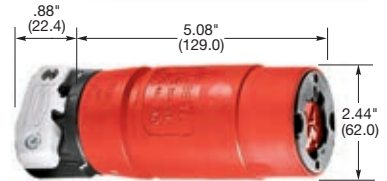

IP30
SUITABILITY

Connector Bodies

Description	Cord Dia.	Catalog Number		
Black nylon housing, thermoplastic interior.	.700"-1.200" (17.78-30.5)	HBL21414B	-	-
Same as above except corrosion resistant.	.700"-1.200" (17.78-30.5)	HBL21CM414B	-	-
Red nylon housing, thermoset interior.	.700"-1.200" (17.78-30.5)	-	HBL20444B	-
Black nylon housing, thermoplastic interior.	.700"-1.200" (17.78-30.5)	-	-	HBL25414B

Note: See page B-68 for accessories.

HBL20444B

Receptacles

Description	Catalog Number		
Black phenolic.	HBL20403		
Weathertight, corrosion resistant, nickel plated brass plate, for FS/FD box mounting. IP44 SUITABILITY.	HBL22CM427	-	-
Aluminum angle housing, with 3/4" NPT hub for surface mounting. IP44 SUITABILITY.	HBL21420		
Black phenolic, red center insert.	-	HBL20443	-
Black phenolic interior, aluminum housing, blue finish, for FS/FD box mounting.	-	-	HBL25403
Black phenolic interior, aluminum weatherproof housing, blue finish for FS/FD box mounting. IP44 SUITABILITY.	-	-	HBL25250

Note: See page B-68 for accessories.

Receptacle Accessories

Description	Catalog Number
Thermoplastic, wet and damp locations with cover "open", gray.	HBL7428WOG*
Thermoplastic, wet and damp locations with cover "open", yellow.	HBL7428WOY*
Thermoplastic, wet and damp locations with cover "open", red.	HBL7428WOR*
Cast aluminum, wet locations only when cover "closed" and damp locations, lift cover plate.	HBL20405
Cast aluminum, wet locations only when cover "closed" and damp locations, red finish.	HBL20446
302/304 stainless, single gang, smooth. NOT weatherproof.	SS737

Note: *Features two #6-32 threaded inserts to back mount device to cover.

Dimensions in Inches (mm)