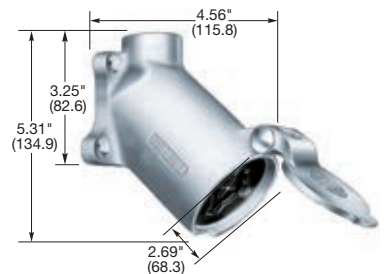

IP30
SUITABILITY

Connector Bodies

Description	Cord Dia.	Catalog Number		
Black nylon housing, thermoplastic interior.	.700"-1.200" (17.78-30.5)	HBL21414B	-	-
Same as above except corrosion resistant.	.700"-1.200" (17.78-30.5)	HBL21CM414B	-	-
Red nylon housing, thermoset interior.	.700"-1.200" (17.78-30.5)	-	HBL20444B	-
Black nylon housing, thermoplastic interior.	.700"-1.200" (17.78-30.5)	-	-	HBL25414B

Note: See page B-68 for accessories.

Receptacles

Description	Catalog Number		
Black phenolic.	HBL20403		
Weathertight, corrosion resistant, nickel plated brass plate, for FS/FD box mounting. IP44 SUITABILITY.	HBL22CM427	-	-
Aluminum angle housing, with 3/4" NPT hub for surface mounting. IP44 SUITABILITY.	HBL21420		
Black phenolic, red center insert.	-	HBL20443	-
Black phenolic interior, aluminum housing, blue finish, for FS/FD box mounting.	-	-	HBL25403
Black phenolic interior, aluminum weatherproof housing, blue finish for FS/FD box mounting. IP44 SUITABILITY.	-	-	HBL25250

Note: See page B-68 for accessories.

Receptacle Accessories

Description	Catalog Number
Thermoplastic, wet and damp locations with cover "open", gray.	HBL7428WOG*
Thermoplastic, wet and damp locations with cover "open", yellow.	HBL7428WOY*
Thermoplastic, wet and damp locations with cover "open", red.	HBL7428WOR*
Cast aluminum, wet locations only when cover "closed" and damp locations, lift cover plate.	HBL20405
Cast aluminum, wet locations only when cover "closed" and damp locations, red finish.	HBL20446
302/304 stainless, single gang, smooth. NOT weatherproof.	SS737

Note: *Features two #6-32 threaded inserts to back mount device to cover.

HBL21420

Dimensions in Inches (mm)