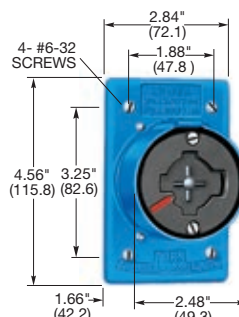

## Receptacle Accessories

Description	Catalog Number
Thermoplastic, wet and damp locations with cover "open", gray.	<b>HBL7428WOG*</b>
Thermoplastic, wet and damp locations with cover "open", yellow.	<b>HBL7428WOY*</b>
Thermoplastic, wet and damp locations with cover "open", red.	<b>HBL7428WOR*</b>
Cast aluminum, wet locations only when cover "closed" and damp locations, lift cover plate.	<b>HBL20405</b>
Cast aluminum, wet locations only when cover "closed" and damp locations, red finish.	<b>HBL20446</b>
302/304 stainless, single gang, smooth. NOT weatherproof.	<b>SS737</b>

Note: \*Features two #6-32 threaded inserts to back mount device to cover.

**HBL21420**

**HBL25250**

**HBL25403**

**HBL20443**

Dimensions in Inches (mm)