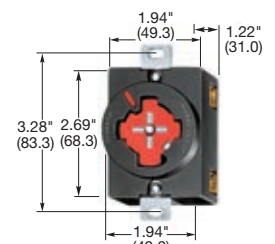

Note: \*Features two #6-32 threaded inserts to back mount device to cover.

**HBL21420**

**HBL25250**

**HBL25403**

**HBL20443**

Dimensions in Inches (mm)