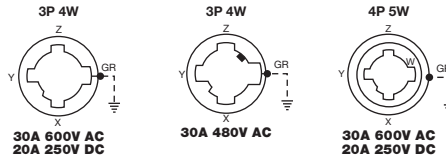

## Connector Bodies

Description	Cord Dia.	Catalog Number		
Black nylon housing, thermoplastic interior.	.700"-1.200" (17.78-30.5)	<b>HBL21414B</b>	-	-
Same as above except corrosion resistant.	.700"-1.200" (17.78-30.5)	<b>HBL21CM414B</b>	-	-
Red nylon housing, thermoset interior.	.700"-1.200" (17.78-30.5)	-	<b>HBL20444B</b>	-
Black nylon housing, thermoplastic interior.	.700"-1.200" (17.78-30.5)	-	-	<b>HBL25414B</b>