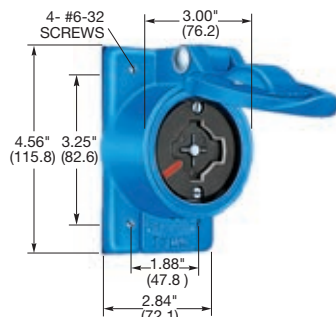

Note: See page B-68 for accessories.

**HBL20403**

## Receptacle Accessories

Description	Catalog Number
Thermoplastic, wet and damp locations with cover "open", gray.	<b>HBL7428WOG*</b>
Thermoplastic, wet and damp locations with cover "open", yellow.	<b>HBL7428WOY*</b>
Thermoplastic, wet and damp locations with cover "open", red.	<b>HBL7428WOR*</b>
Cast aluminum, wet locations only when cover "closed" and damp locations, lift cover plate.	<b>HBL20405</b>
Cast aluminum, wet locations only when cover "closed" and damp locations, red finish.	<b>HBL20446</b>
302/304 stainless, single gang, smooth. NOT weatherproof.	<b>SS737</b>

Note: \*Features two #6-32 threaded inserts to back mount device to cover.

**HBL21420**

**HBL25250**

**HBL25403**

**HBL20443**

Dimensions in Inches (mm)