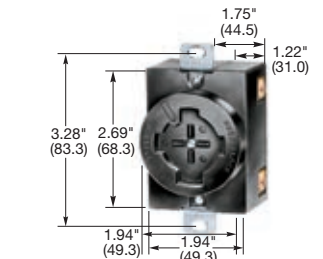

HBL20403

Receptacle Accessories

Description	Catalog Number
Thermoplastic, wet and damp locations with cover "open", gray.	HBL7428WOG*
Thermoplastic, wet and damp locations with cover "open", yellow.	HBL7428WOY*
Thermoplastic, wet and damp locations with cover "open", red.	HBL7428WOR*
Cast aluminum, wet locations only when cover "closed" and damp locations, lift cover plate.	HBL20405
Cast aluminum, wet locations only when cover "closed" and damp locations, red finish.	HBL20446
302/304 stainless, single gang, smooth. NOT weatherproof.	SS737

Note: *Features two #6-32 threaded inserts to back mount device to cover.