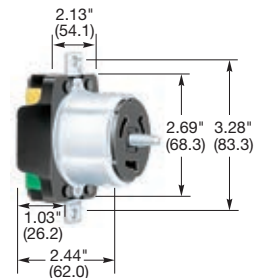

IP20
SUITABILITY

Plugs

Description	Cord Dia.	Catalog Number		
Nylon cover, thermoplastic polyester interior.	.830"-1.250" (21.08-31.75)	CS6365C	CS8365C	CS8165C

Note: See page B-60 for accessories.

Flanged Inlets

Description	Catalog Number		
Zinc plated steel casing, thermoset interior.	CS6375	CS8375	CS8175
Zinc plated steel casing, thermoset interior with lift cover.	CS6375M2	-	-
Gray Valox® housing and flange.	HBL6375S*	-	-

Note: *Type 3R.

IP20
SUITABILITY

Connector Bodies

Description	Cord Dia.	Catalog Number		
Nylon cover, thermoplastic polyester interior.	.830"-1.250" (21.08-31.75)	CS6364C	CS8364C	CS8164C

Note: See page B-60 for accessories.

Receptacles

Description	Catalog Number		
Black phenolic.	CS6369	CS8369	CS8169

Note: See page B-60 for accessories.

CS6369