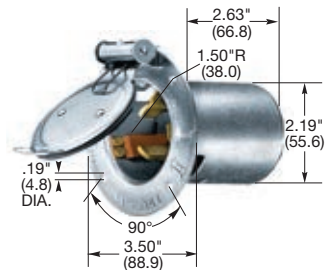

### Plugs

Description	Cord Dia.	Catalog Number		
Nylon cover, thermoplastic polyester interior.	.830"-1.250" (21.08-31.75)	<b>CS6365C</b>	<b>CS8365C</b>	<b>CS8165C</b>

Note: See page B-60 for accessories.

### Flanged Inlets

Description	Catalog Number		
Zinc plated steel casing, thermoset interior.	<b>CS6375</b>	<b>CS8375</b>	<b>CS8175</b>
Zinc plated steel casing, thermoset interior with lift cover.	<b>CS6375M2</b>	-	-
Gray Valox® housing and flange.	<b>HBL6375S*</b>	-	-

Note: \*Type 3R.

**CS6375**

**IP20**  
SUITABILITY

50A  
125/250V AC  
UL/CSA

50A  
3Ø 250V AC  
UL/CSA

50A  
3Ø 480V AC  
UL/CSA

### Connector Bodies

Description	Cord Dia.	Catalog Number		
Nylon cover, thermoplastic polyester interior.	.830"-1.250" (21.08-31.75)	<b>CS6364C</b>	<b>CS8364C</b>	<b>CS8164C</b>

Note: See page B-60 for accessories.