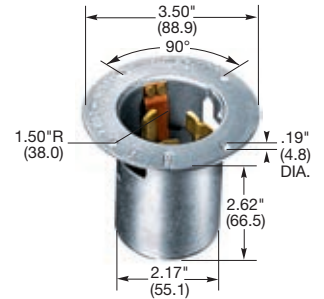

CS6375

IP20
SUITABILITY

Connector Bodies

Description	Cord Dia.	Catalog Number		
Nylon cover, thermoplastic polyester interior.	.830"-1.250" (21.08-31.75)	CS6364C	CS8364C	CS8164C

Note: See page B-60 for accessories.