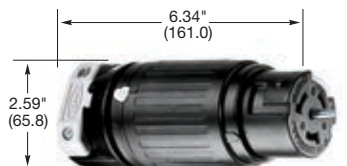

IP20
SUITABILITY

Plugs

Description	Cord Dia.	Catalog Number		
Nylon cover, thermoplastic polyester interior.	.830"-1.250" (21.08-31.75)	CS6365C	CS8365C	CS8165C

Note: See page B-60 for accessories.

Flanged Inlets

Description	Catalog Number		
Zinc plated steel casing, thermoset interior.	CS6375	CS8375	CS8175
Zinc plated steel casing, thermoset interior with lift cover.	CS6375M2	-	-
Gray Valox® housing and flange.	HBL6375S*	-	-

Note: *Type 3R.

IP20
SUITABILITY

Connector Bodies

Description	Cord Dia.	Catalog Number		
Nylon cover, thermoplastic polyester interior.	.830"-1.250" (21.08-31.75)	CS6364C	CS8364C	CS8164C

Note: See page B-60 for accessories.

Receptacles

Description	Catalog Number		
Black phenolic.	CS6369	CS8369	CS8169

Note: See page B-60 for accessories.

CS6364C