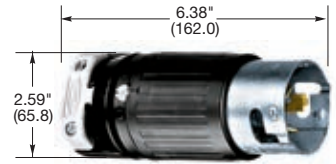

### Plugs

Description	Cord Dia.	Catalog Number		
Nylon cover, thermoplastic polyester interior.	.830"-1.250" (21.08-31.75)	<b>CS6365C</b>	<b>CS8365C</b>	<b>CS8165C</b>

Note: See page B-60 for accessories.

### Flanged Inlets

Description	Catalog Number		
Zinc plated steel casing, thermoset interior.	<b>CS6375</b>	<b>CS8375</b>	<b>CS8175</b>
Zinc plated steel casing, thermoset interior with lift cover.	<b>CS6375M2</b>	-	-
Gray Valox® housing and flange.	<b>HBL6375S*</b>	-	-

Note: \*Type 3R.

**CS6375**

**IP20**  
SUITABILITY

50A  
125/250V AC  
UL/CSA

50A  
3Ø 250V AC  
UL/CSA

50A  
3Ø 480V AC  
UL/CSA

### Connector Bodies

Description	Cord Dia.	Catalog Number		
Nylon cover, thermoplastic polyester interior.	.830"-1.250" (21.08-31.75)	<b>CS6364C</b>	<b>CS8364C</b>	<b>CS8164C</b>

Note: See page B-60 for accessories.