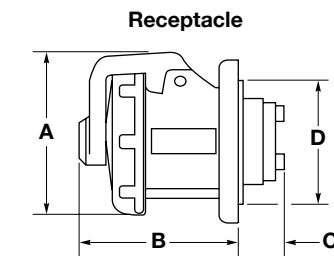

Short Housing Plug Dimensions

Type	A	B	Cord Grip Range
HBL5100P9WSH	8.30" (210.82)	4.92" (125.0)	1.065"-1.940" (27.1-49.3)

Connector Body Dimensions

Type	A	B	Cord Grip Range
HBL320C	7.49" (190.3)	3.33" (84.6)	.330"-.830" (8.4-21.1)
HBL420C	7.90" (200.6)	3.66" (93.0)	.330"-.830" (8.4-21.1)
HBL520C	8.54" (216.9)	3.94" (100.0)	.330"-.830" (8.4-21.1)
HBL330C	9.05" (229.9)	4.27" (108.5)	.375"-1.250" (9.5-31.8)
HBL430C	9.05" (229.9)	4.27" (108.5)	.375"-1.250" (9.5-31.8)
HBL530C	9.68" (245.8)	4.70" (119.5)	.500"-1.450" (12.7-36.8)
HBL360C, HBL460C, HBL560C	11.15" (283.2)	5.10" (129.5)	.500"-1.450" (12.7-36.8)
HBL3100C, HBL4100C, M4100C, HBL5100C, M5100C	13.57" (344.7)	5.71" (145)	1.065"-1.940" (27.1-49.3)

Inlet Dimensions

Type	A	B	C	D	E	F
HBL320B	2.54" (64.5)	1.85" (47.0)	1.14" (29.0)	2.72" (69.0)	3.75" (95.3)	3.13" (79.5)
HBL420B	2.54" (64.5)	2.11" (53.6)	1.14" (29.0)	2.72" (69.0)	3.75" (95.3)	3.13" (79.5)
HBL520B	2.54" (64.5)	2.41" (61.2)	1.14" (29.0)	2.72" (69.0)	3.75" (95.3)	3.13" (79.5)
HBL330B	2.99" (76.0)	2.49" (63.2)	1.04" (26.5)	2.72" (69.0)	3.75" (95.3)	3.13" (79.5)
HBL430B	2.99" (76.0)	2.49" (63.2)	1.04" (26.5)	2.72" (69.0)	3.75" (95.3)	3.13" (79.5)
HBL530B	2.99" (76.0)	2.75" (69.9)	1.04" (26.5)	2.80" (71.0)	3.75" (95.3)	3.13" (79.5)
HBL360B, HBL460B, HBL560B	4.04" (102.6)	2.97" (75.5)	1.18" (30.0)	3.46" (88.0)	4.50" (114.3)	3.88" (98.5)
HBL3100B, HBL4100B, M4100B, HBL5100B, M5100B	4.53" (115)	3.44" (87.5)	1.95" (49.5)	3.94" (100.0)	5.50" (139.7)	4.88" (124.0)