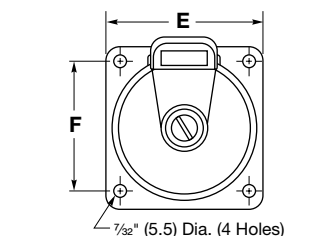

Note: 20, 30, 60 and 100A devices are dimensionally equivalent to 16, 32, 63 and 125A devices, respectively.

Dimensions in Inches (mm)