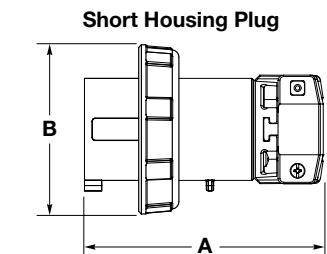

Plug Dimensions

Type	A	B	Cord Grip Range
HBL320P	6.61" (167.8)	2.87" (73.0)	.330"-.830" (8.4-21.1)
HBL420P	7.00" (177.8)	3.19" (81.0)	.330"-.830" (8.4-21.1)
HBL520P	7.65" (194.3)	3.50" (89.0)	.330"-.830" (8.4-21.1)
HBL330P	8.05" (204.5)	3.74" (95.0)	.375"-1.250" (9.5-31.8)
HBL430P	8.05" (204.5)	3.74" (95.0)	.375"-1.250" (9.5-31.8)
HBL530P	8.54" (216.9)	4.02" (102.0)	.500"-1.450" (12.7-36.8)
HBL360P, HBL460P, HBL560P	10.15" (257.8)	4.49" (114.0)	.500"-1.450" (12.7-36.8)
HBL3100P, HBL4100P, M4100P, HBL5100P, M5100P	12.63" (320.8)	4.92" (125.0)	1.065"-1.940" (27.1-49.3)

Short Housing Plug Dimensions

Type	A	B	Cord Grip Range
HBL5100P9WSH	8.30" (210.82)	4.92" (125.0)	1.065"-1.940" (27.1-49.3)

Connector Body Dimensions

Type	A	B	Cord Grip Range
HBL320C	7.49" (190.3)	3.33" (84.6)	.330"-.830" (8.4-21.1)
HBL420C	7.90" (200.6)	3.66" (93.0)	.330"-.830" (8.4-21.1)
HBL520C	8.54" (216.9)	3.94" (100.0)	.330"-.830" (8.4-21.1)
HBL330C	9.05" (229.9)	4.27" (108.5)	.375"-1.250" (9.5-31.8)
HBL430C	9.05" (229.9)	4.27" (108.5)	.375"-1.250" (9.5-31.8)
HBL530C	9.68" (245.8)	4.70" (119.5)	.500"-1.450" (12.7-36.8)
HBL360C, HBL460C, HBL560C	11.15" (283.2)	5.10" (129.5)	.500"-1.450" (12.7-36.8)
HBL3100C, HBL4100C, M4100C, HBL5100C, M5100C	13.57" (344.7)	5.71" (145)	1.065"-1.940" (27.1-49.3)