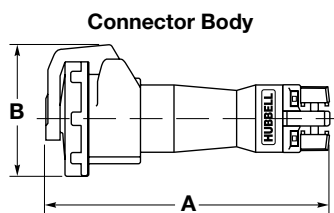

Plug Dimensions

Type	A	B	Cord Grip Range
HBL320P	6.61" (167.8)	2.87" (73.0)	.330"-.830" (8.4-21.1)
HBL420P	7.00" (177.8)	3.19" (81.0)	.330"-.830" (8.4-21.1)
HBL520P	7.65" (194.3)	3.50" (89.0)	.330"-.830" (8.4-21.1)
HBL330P	8.05" (204.5)	3.74" (95.0)	.375"-1.250" (9.5-31.8)
HBL430P	8.05" (204.5)	3.74" (95.0)	.375"-1.250" (9.5-31.8)
HBL530P	8.54" (216.9)	4.02" (102.0)	.500"-1.450" (12.7-36.8)
HBL360P, HBL460P, HBL560P	10.15" (257.8)	4.49" (114.0)	.500"-1.450" (12.7-36.8)
HBL3100P, HBL4100P, M4100P, HBL5100P, M5100P	12.63" (320.8)	4.92" (125.0)	1.065"-1.940" (27.1-49.3)

Short Housing Plug Dimensions

Type	A	B	Cord Grip Range
HBL5100P9WSH	8.30" (210.82)	4.92" (125.0)	1.065"-1.940" (27.1-49.3)

Connector Body Dimensions

Type	A	B	Cord Grip Range
HBL320C	7.49" (190.3)	3.33" (84.6)	.330"-.830" (8.4-21.1)
HBL420C	7.90" (200.6)	3.66" (93.0)	.330"-.830" (8.4-21.1)
HBL520C	8.54" (216.9)	3.94" (100.0)	.330"-.830" (8.4-21.1)
HBL330C	9.05" (229.9)	4.27" (108.5)	.375"-1.250" (9.5-31.8)
HBL430C	9.05" (229.9)	4.27" (108.5)	.375"-1.250" (9.5-31.8)
HBL530C	9.68" (245.8)	4.70" (119.5)	.500"-1.450" (12.7-36.8)
HBL360C, HBL460C, HBL560C	11.15" (283.2)	5.10" (129.5)	.500"-1.450" (12.7-36.8)
HBL3100C, HBL4100C, M4100C, HBL5100C, M5100C	13.57" (344.7)	5.71" (145)	1.065"-1.940" (27.1-49.3)