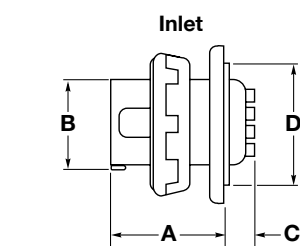

Plug Dimensions

Type	A	B	Cord Grip Range
HBL320P	6.61" (167.8)	2.87" (73.0)	.330"-.830" (8.4-21.1)
HBL420P	7.00" (177.8)	3.19" (81.0)	.330"-.830" (8.4-21.1)
HBL520P	7.65" (194.3)	3.50" (89.0)	.330"-.830" (8.4-21.1)
HBL330P	8.05" (204.5)	3.74" (95.0)	.375"-1.250" (9.5-31.8)
HBL430P	8.05" (204.5)	3.74" (95.0)	.375"-1.250" (9.5-31.8)
HBL530P	8.54" (216.9)	4.02" (102.0)	.500"-1.450" (12.7-36.8)
HBL360P, HBL460P, HBL560P	10.15" (257.8)	4.49" (114.0)	.500"-1.450" (12.7-36.8)
HBL3100P, HBL4100P, M4100P, HBL5100P, M5100P	12.63" (320.8)	4.92" (125.0)	1.065"-1.940" (27.1-49.3)

Short Housing Plug Dimensions

Type	A	B	Cord Grip Range
HBL5100P9WSH	8.30" (210.82)	4.92" (125.0)	1.065"-1.940" (27.1-49.3)

Connector Body Dimensions

Type	A	B	Cord Grip Range
HBL320C	7.49" (190.3)	3.33" (84.6)	.330"-.830" (8.4-21.1)
HBL420C	7.90" (200.6)	3.66" (93.0)	.330"-.830" (8.4-21.1)
HBL520C	8.54" (216.9)	3.94" (100.0)	.330"-.830" (8.4-21.1)
HBL330C	9.05" (229.9)	4.27" (108.5)	.375"-1.250" (9.5-31.8)
HBL430C	9.05" (229.9)	4.27" (108.5)	.375"-1.250" (9.5-31.8)
HBL530C	9.68" (245.8)	4.70" (119.5)	.500"-1.450" (12.7-36.8)
HBL360C, HBL460C, HBL560C	11.15" (283.2)	5.10" (129.5)	.500"-1.450" (12.7-36.8)
HBL3100C, HBL4100C, M4100C, HBL5100C, M5100C	13.57" (344.7)	5.71" (145)	1.065"-1.940" (27.1-49.3)