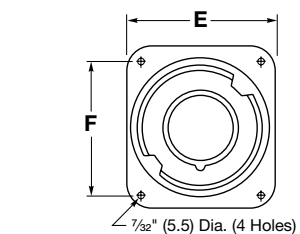

Short Housing Plug Dimensions

Type	A	B	Cord Grip Range
HBL5100P9WSH	8.30" (210.82)	4.92" (125.0)	1.065"-1.940" (27.1-49.3)

Connector Body Dimensions

Type	A	B	Cord Grip Range
HBL320C	7.49" (190.3)	3.33" (84.6)	.330"-.830" (8.4-21.1)
HBL420C	7.90" (200.6)	3.66" (93.0)	.330"-.830" (8.4-21.1)
HBL520C	8.54" (216.9)	3.94" (100.0)	.330"-.830" (8.4-21.1)
HBL330C	9.05" (229.9)	4.27" (108.5)	.375"-1.250" (9.5-31.8)
HBL430C	9.05" (229.9)	4.27" (108.5)	.375"-1.250" (9.5-31.8)
HBL530C	9.68" (245.8)	4.70" (119.5)	.500"-1.450" (12.7-36.8)
HBL360C, HBL460C, HBL560C	11.15" (283.2)	5.10" (129.5)	.500"-1.450" (12.7-36.8)
HBL3100C, HBL4100C, M4100C, HBL5100C, M5100C	13.57" (344.7)	5.71" (145)	1.065"-1.940" (27.1-49.3)

Inlet Dimensions

Type	A	B	C	D	E	F
HBL320B	2.54" (64.5)	1.85" (47.0)	1.14" (29.0)	2.72" (69.0)	3.75" (95.3)	3.13" (79.5)
HBL420B	2.54" (64.5)	2.11" (53.6)	1.14" (29.0)	2.72" (69.0)	3.75" (95.3)	3.13" (79.5)
HBL520B	2.54" (64.5)	2.41" (61.2)	1.14" (29.0)	2.72" (69.0)	3.75" (95.3)	3.13" (79.5)
HBL330B	2.99" (76.0)	2.49" (63.2)	1.04" (26.5)	2.72" (69.0)	3.75" (95.3)	3.13" (79.5)
HBL430B	2.99" (76.0)	2.49" (63.2)	1.04" (26.5)	2.72" (69.0)	3.75" (95.3)	3.13" (79.5)
HBL530B	2.99" (76.0)	2.75" (69.9)	1.04" (26.5)	2.80" (71.0)	3.75" (95.3)	3.13" (79.5)
HBL360B, HBL460B, HBL560B	4.04" (102.6)	2.97" (75.5)	1.18" (30.0)	3.46" (88.0)	4.50" (114.3)	3.88" (98.5)
HBL3100B, HBL4100B, M4100B, HBL5100B, M5100B	4.53" (115)	3.44" (87.5)	1.95" (49.5)	3.94" (100.0)	5.50" (139.7)	4.88" (124.0)