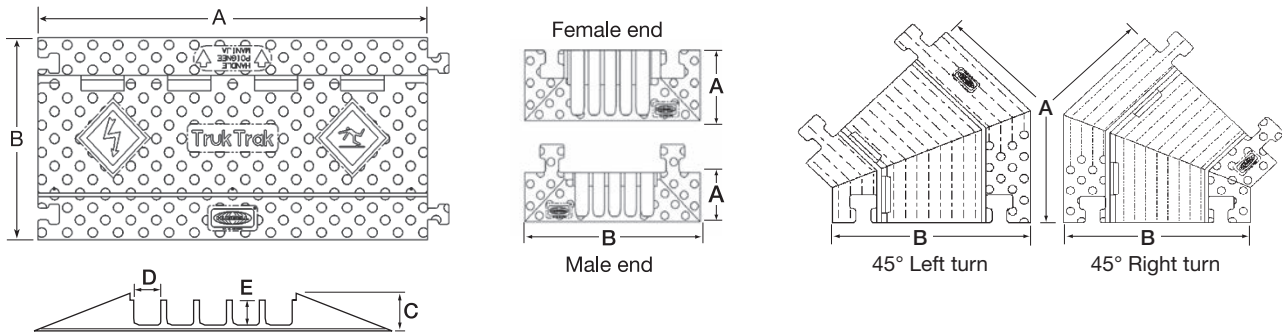

TrukTrak® System

Description	A	B	C	D	E	Weight lbs. (kg)	Catalog Number
	Length in. (mm)	Width in. (mm)	Height in. (mm)	Channel Width in. (mm)	Channel Height in. (mm)		
5 Channel TrukTrak®, blue and yellow.	36.0" (914)	20" (508)	2.31" (58.7)	1.25" (31.8)	1.25" (31.8)	30.60 (13.9)	HBLTT5B
5 Channel TrukTrak® end caps (pair only), yellow.	7.50" (190)	20" (508)	2.31" (58.7)	1.25" (31.8)	1.25" (31.8)	8.55 (3.9)	HBLTT5ECB (Female end)
	5.25" (133)	20" (508)	2.31" (58.7)	1.25" (31.8)	1.25" (31.8)	8.55 (3.9)	(Male end)
5 Channel 45° right turn TrukTrak®, blue and yellow.	25.0" (635)	20" (508)	2.31" (58.7)	1.25" (31.8)	1.25" (31.8)	15.35 (7.0)	HBLTT545RB
5 Channel 45° left turn TrukTrak®, blue and yellow.	25.0" (635)	20" (508)	2.31" (58.7)	1.25" (31.8)	1.25" (31.8)	14.45 (6.6)	HBLTT545LB
3 Channel TrukTrak®, blue and yellow.	36.0" (914)	20" (508)	3.05" (77.5)	2.25" (57.2)	2.25" (57.2)	30.85 (14.0)	HBLTT3B
3 Channel TrukTrak® end caps (pair only), yellow.	8.25" (209)	20" (508)	3.05" (77.5)	2.25" (57.2)	2.25" (57.2)	10.25 (4.6)	HBLTT3ECB (Female end)
	6.38" (162)	20" (508)	3.05" (77.5)	2.25" (57.2)	2.25" (57.2)	10.25 (4.6)	(Male end)
2 Channel TrukTrak®, blue and yellow.	36.0" (914)	22" (559)	4.13" (104.9)	3.25" (82.6)	3.25" (82.6)	41.00 (18.6)	HBLTT2B

Specifications

Material	Polyurethane.
Operating Temperature	-40°F to +120°F (-40°C to +49°C).
Hinge Material	Reinforced fiberglass.
Safety Symbols	Per ANSI Z535.3.

Load Capacity

No. of Channels	Test Fixture Footprint Inches (mm)	Measured Load lbs. (N) +/- 20%	
		70°F (21°C)	120°F (49°C)
5	6.9" x 17.3" (175 X 439)	20,150 (89,627)	9,200 (40,921)
3	6.9" x 17.3" (175 X 439)	14,210 (63,206)	4,653 (20,696)
2	6.9" x 17.3" (175 X 439)	10,880 (48,394)	2,095 (9,318)