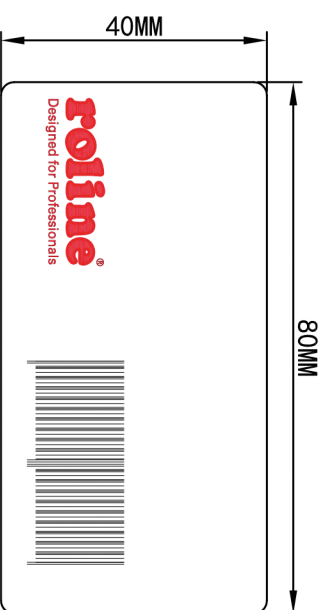

rotronic

Datenblatt - Fiche technique - Data sheet

11.04.5745

ROLINE HDMI High Speed Kabel mit Ethernet, LSOH, 15m

ROLINE Câble HDMI High Speed avec Ethernet, LSOH, 15m

**ROLINE HDMI High Speed Cable with Ethernet,
HDMI M – HDMI M, LSOH, 15m**

NOTES:

1. CABLE: UL 21445 (26AWG*1P+EAM)*5+26AWG*4C +AEB OD=8. 3MM JACKET: LSOH BLACK;
2. CONN: HDMI A/M INSULATION: BLACK, SHELL GOLD-PLATED;
3. OUTER MOLD: LSOH 45P BLACK;

ELECTRICAL TEST:

1. 100% TEST OPEN SHORT MIS-WIRE;
2. INSULATION RESISTANCE: 2M OHM MIN;

外箱尺寸:

0.66' (42*28*16CM)

5PCS/箱

包装箱贴纸(客供)
条码朝外, 贴纸距纸箱边缘2CM

WIRE ADDRESS

SHELL _____ SHELL

Company	Rotronic	Goods Code	Drawing Evidence:		Draw	F16 CHIEN	Date	2015-03-02	D	
ITEM NO	11.04.5745				Check		Date		C	
Goods NO					Approval		Date		B	
origina1NO.		Unit (MM)							VER. A	REVISE
										Date