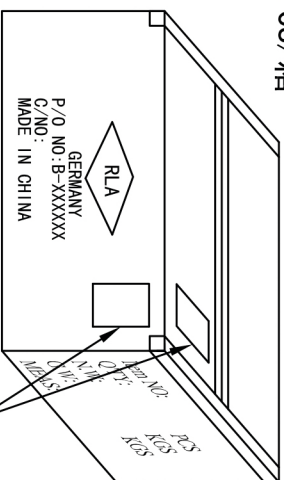

rotronic

Datenblatt - Fiche technique - Data sheet

11.04.5745

ROLINE HDMI High Speed Kabel mit Ethernet, LSOH, 15m

ROLINE Câble HDMI High Speed avec Ethernet, LSOH, 15m

**ROLINE HDMI High Speed Cable with Ethernet,
HDMI M – HDMI M, LSOH, 15m**

NOTES:

1. CABLE: UL 21445 (26AWG*1P+EAM)*5+26AWG*4C +AEB OD=8. 3MM JACKET: LSOH BLACK;
2. CONN: HDMI A/M INSULATION: BLACK, SHELL GOLD-PLATED;
3. OUTER MOLD: LSOH 45P BLACK;

ELECTRICAL TEST:

1. 100% TEST OPEN SHORT MIS-WIRE;
2. INSULATION RESISTANCE: 2M OHM MIN;

外箱尺寸:

0.66' (42*28*16CM)

5PCS/箱

包装箱贴纸(客供)
条码朝外, 贴纸距纸箱边缘2CM

WIRE ADDRESS

SHELL _____ SHELL

Company	Rotronic	Goods Code	Drawing Evidence:		Draw	F16 CHIEN	Date	2015-03-02	D	
ITEM NO	11.04.5745				Check		Date		C	
Goods NO					Approval		Date		B	
origina1NO.		Unit (MM)							VER. A	REVISE
										Date