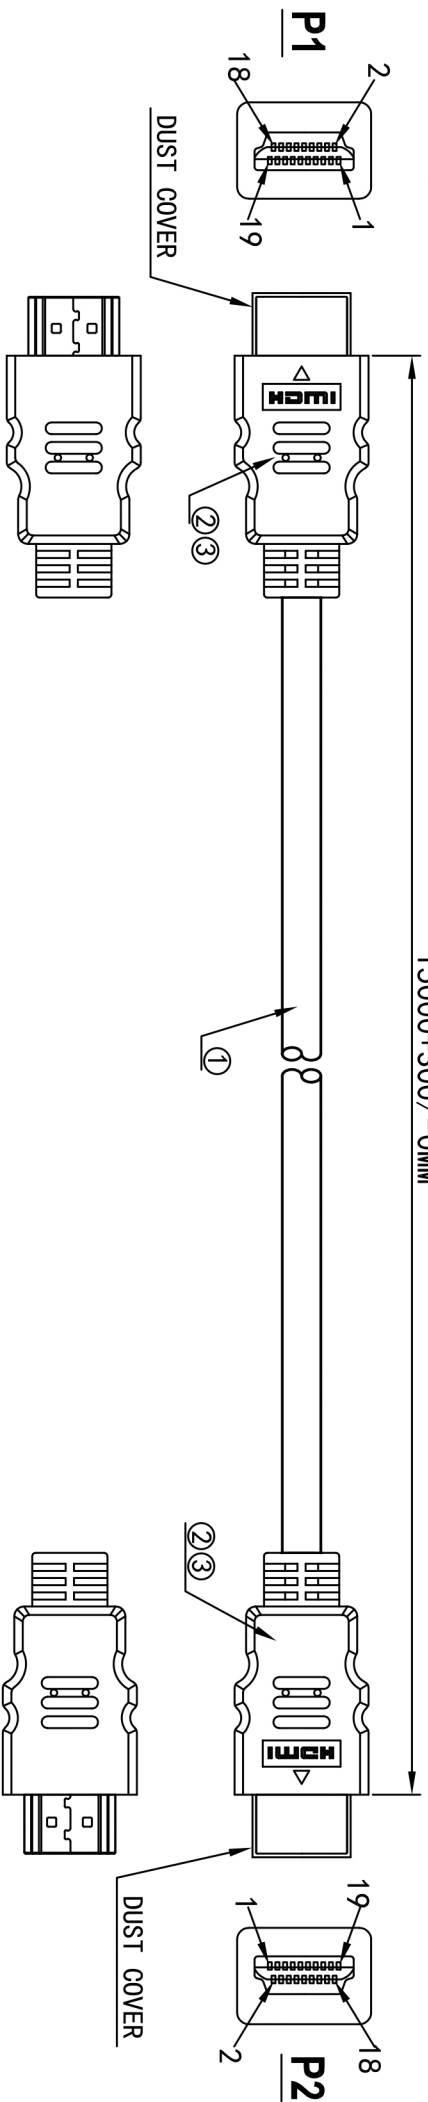

rotronic

Datenblatt - Fiche technique - Data sheet

11.04.5745

ROLINE HDMI High Speed Kabel mit Ethernet, LSOH, 15m

ROLINE Câble HDMI High Speed avec Ethernet, LSOH, 15m

**ROLINE HDMI High Speed Cable with Ethernet,
HDMI M – HDMI M, LSOH, 15m**

NOTES:

1. CABLE: UL 21445 (26AWG*1P+EAM)*5+26AWG*4C +AEB OD=8. 3MM JACKET: LSOH BLACK;
2. CONN: HDMI A/M INSULATION: BLACK, SHELL GOLD-PLATED;
3. OUTER MOLD: LSOH 45P BLACK;

ELECTRICAL TEST:

1. 100% TEST OPEN SHORT MIS-WIRE;
2. INSULATION RESISTANCE: 2M OHM MIN;

外箱尺寸:

0.66' (42*28*16CM)

5PCS/箱

包装箱贴纸(客供)
条码朝外, 贴纸距纸箱边缘2CM

WIRE ADDRESS

SHELL _____ SHELL

Company	Rotronic	Goods Code	Drawing Evidence:		Draw	F16 CHIEN	Date	2015-03-02	D	
ITEM NO	11.04.5745				Check		Date		C	
Goods NO					Approval		Date		B	
origina1NO.		Unit (MM)							VER. A	REVISE
										Date