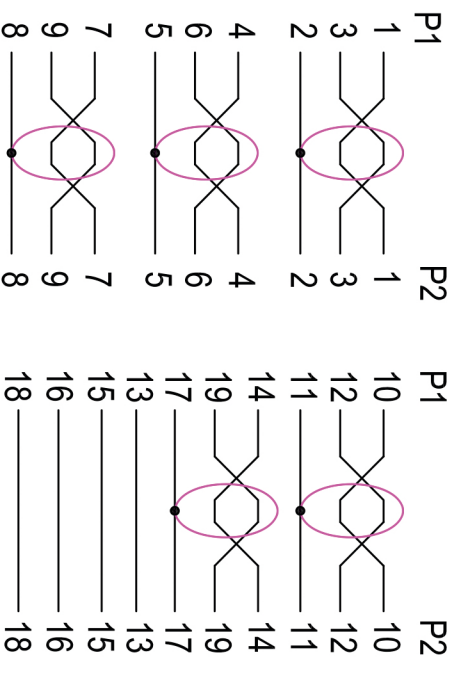

rotronic

Datenblatt - Fiche technique - Data sheet

11.04.5745

ROLINE HDMI High Speed Kabel mit Ethernet, LSOH, 15m

ROLINE Câble HDMI High Speed avec Ethernet, LSOH, 15m

**ROLINE HDMI High Speed Cable with Ethernet,
HDMI M – HDMI M, LSOH, 15m**

NOTES:

1. CABLE: UL 21445 (26AWG*1P+EAM)*5+26AWG*4C +AEB OD=8. 3MM JACKET: LSOH BLACK;
2. CONN: HDMI A/M INSULATION: BLACK, SHELL GOLD-PLATED;
3. OUTER MOLD: LSOH 45P BLACK;

ELECTRICAL TEST:

1. 100% TEST OPEN SHORT MIS-WIRE;
2. INSULATION RESISTANCE: 2M OHM MIN;

外箱尺寸:

0.66' (42*28*16CM)

5PCS/箱

包装箱贴纸(客供)
条码朝外, 贴纸距纸箱边缘2CM

WIRE ADDRESS

SHELL _____ SHELL

Company	Rotronic	Goods Code	Drawing Evidence:		Draw	F16 CHIEN	Date	2015-03-02	D	
ITEM NO	11.04.5745				Check		Date		C	
Goods NO					Approval		Date		B	
origina1NO.		Unit (MM)							VER. A	REVISE
										Date