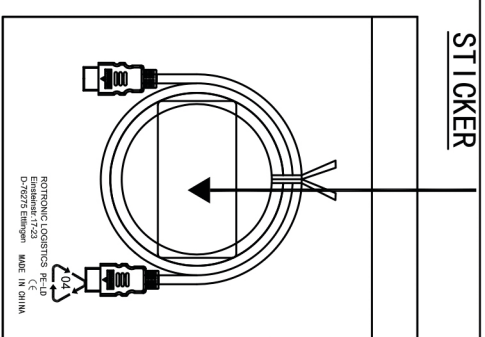

rotronic

Datenblatt - Fiche technique - Data sheet

11.04.5745

ROLINE HDMI High Speed Kabel mit Ethernet, LSOH, 15m

ROLINE Câble HDMI High Speed avec Ethernet, LSOH, 15m

**ROLINE HDMI High Speed Cable with Ethernet,
HDMI M – HDMI M, LSOH, 15m**

NOTES:

1. CABLE: UL 21445 (26AWG*1P+EAM)*5+26AWG*4C +AEB OD=8. 3MM JACKET: LSOH BLACK;
2. CONN: HDMI A/M INSULATION: BLACK, SHELL GOLD-PLATED;
3. OUTER MOLD: LSOH 45P BLACK;

ELECTRICAL TEST:

1. 100% TEST OPEN SHORT MIS-WIRE;
2. INSULATION RESISTANCE: 2M OHM MIN;

外箱尺寸:

0.66' (42*28*16CM)

5PCS/箱

包装箱贴纸(客供)
条码朝外, 贴纸距纸箱边缘2CM

WIRE ADDRESS

SHELL _____ SHELL

Company	Rotronic	Goods Code	Drawing Evidence:		Draw	F16 CHIEN	Date	2015-03-02	D	
ITEM NO	11.04.5745				Check		Date		C	
Goods NO					Approval		Date		B	
origina1NO.		Unit (MM)							VER. A	REVISE
										Date